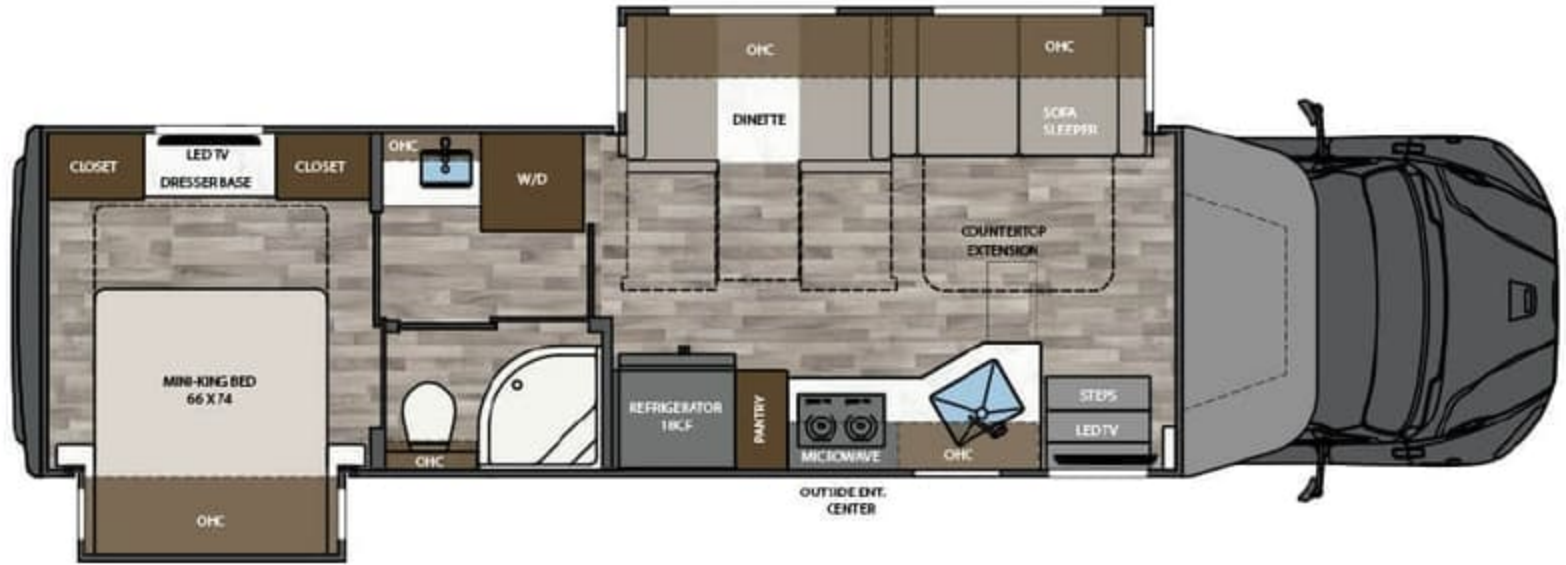

AVAILABLE FLOORPLANS

36VSB

40VBH

40VRB

40VTS

INTERIOR DETAILS

Cape Cod Cabinetry // Athens Interior Décor // The 2025 Verona features high-grade LVP flooring, solid surface countertops and ultra soft touch vinyl furniture upholstery.