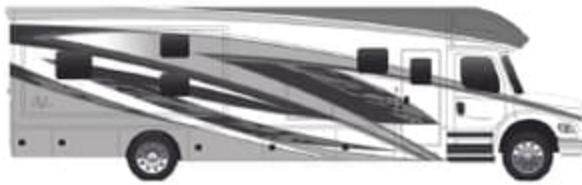

PROPULSION