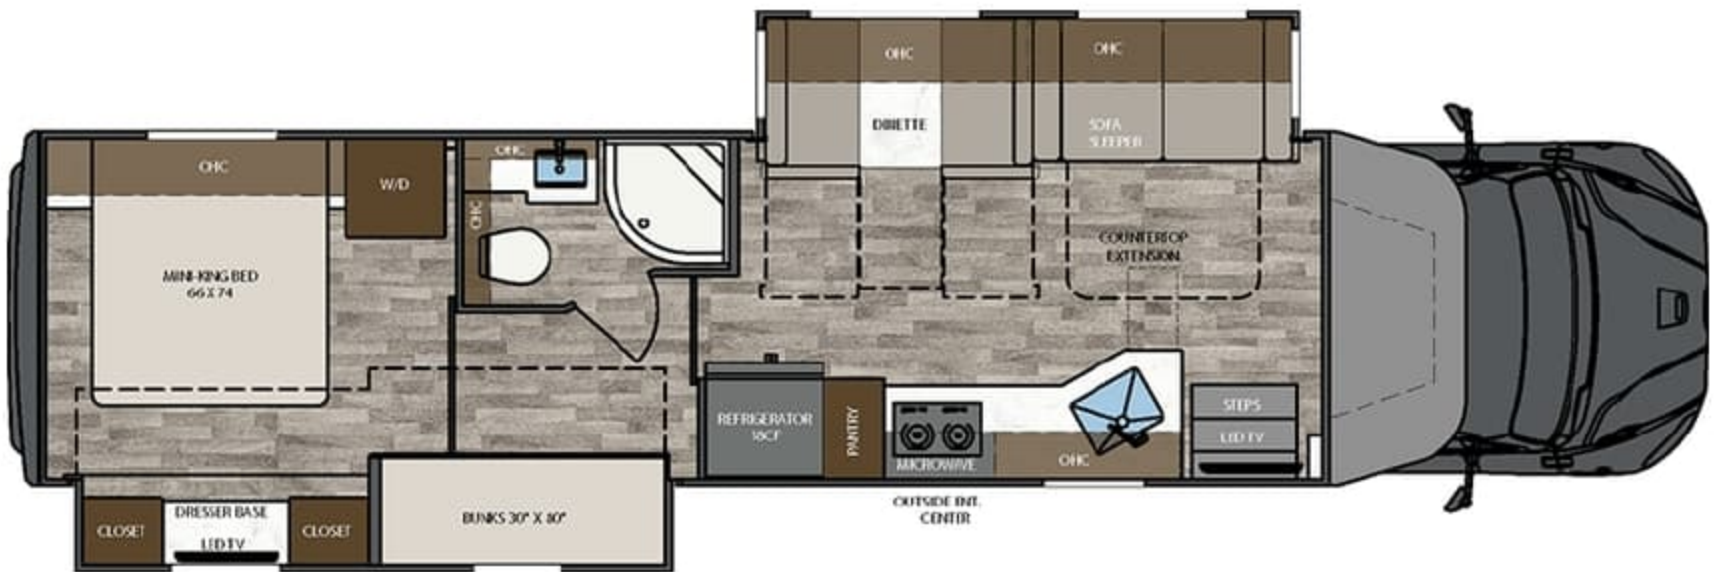

AVAILABLE FLOORPLANS

36VSB