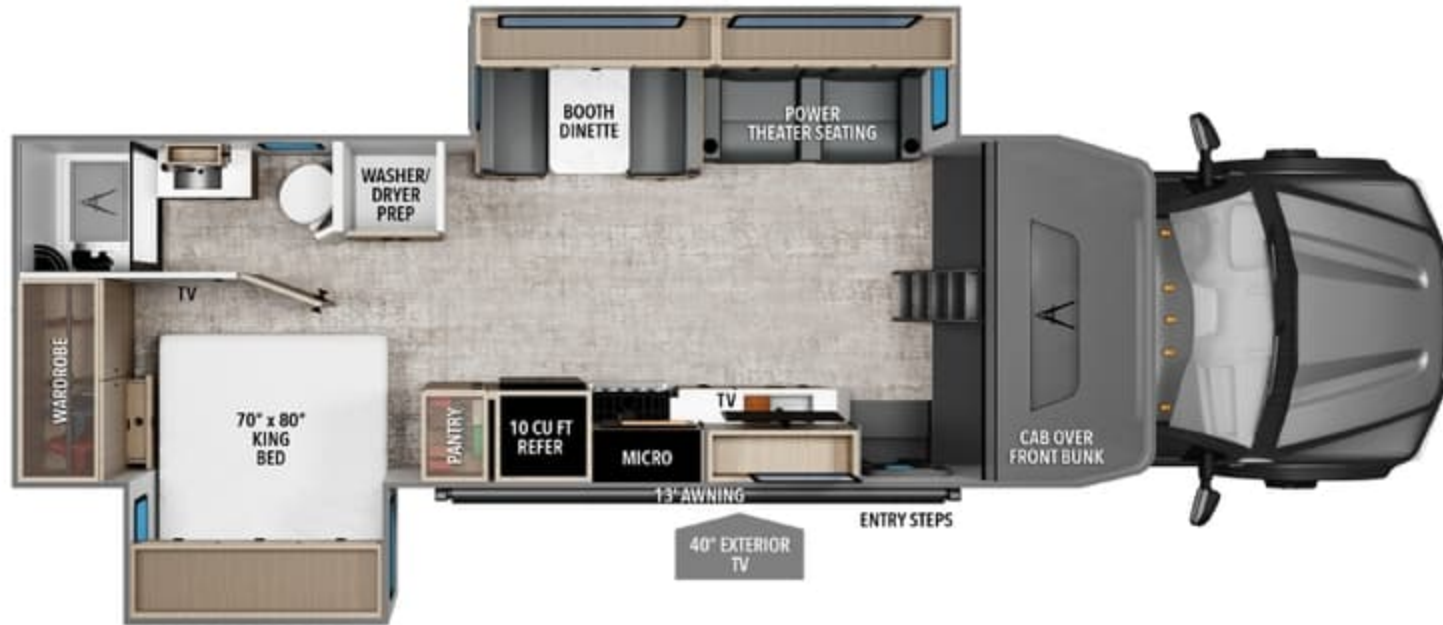

# LINEAGE<sup>™</sup> SERIES F

**31ZW**

EXT. LENGTH	HEIGHT	EXT. WIDTH	GVWR	GCWR	WATER GAL	LP	FUEL	SLEEPS
33' 9"	12' 3"	102"	22,000	43,500	79 66 45	20.3 GAL / 88 LBS	66.5 GAL	5