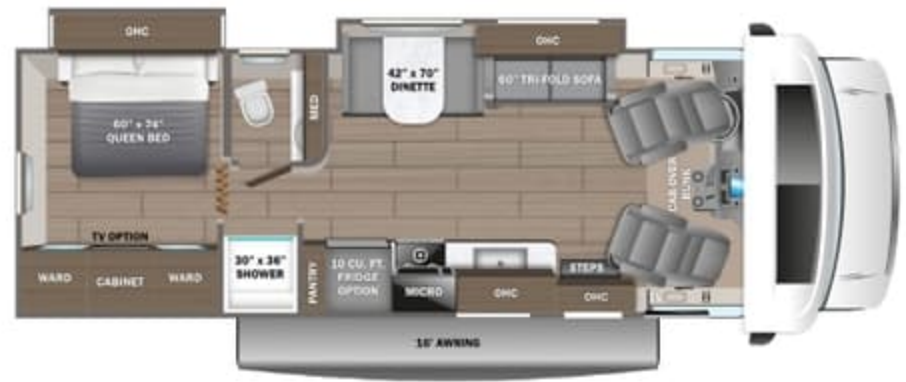

2026 GREYHAWK

27U **OPTION: A**

29MV **OPTION: A**

30Z **OPTION: A**

31F **OPTION: A**

EXTERIOR SELECTIONS

Standard Graphics Package

Fall Full-Body Paint

OPTIONS

Power theater seating
LED HD Smart TV in bedroom
Dual 13,500 BTU A/C units with power management system (no heat pump)
Aluminum rims
Folding windshield sun shade
Blackout package - includes black bumper, grille, mirrors and wheels (available with any exterior)