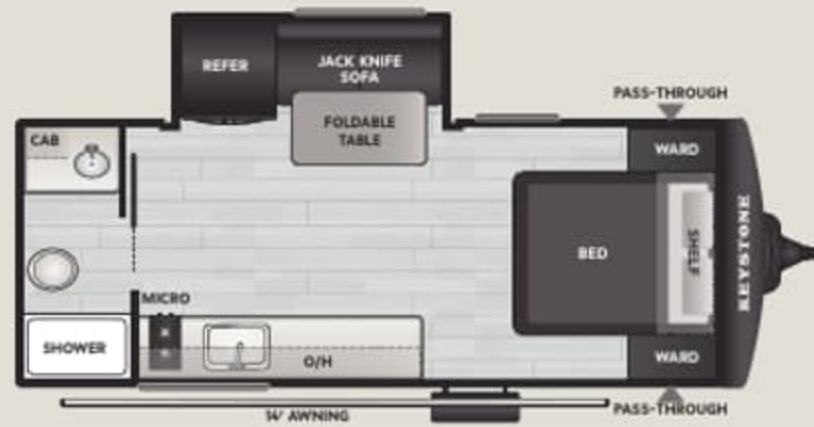

16BHC

WEIGHT 3010

LENGTH 20' 2"

16RBC

WEIGHT 2835

LENGTH 20' 5"

18RBC

WEIGHT 4050

LENGTH 22' 4"

19RDC

WEIGHT TBD

LENGTH 21' 11"

21RKC

WEIGHT 4635

LENGTH 25' 5"

21BHC

WEIGHT TBD

LENGTH 25' 4"

26BHC

WEIGHT 5320

LENGTH 30' 4"

28QBC

WEIGHT 5765

LENGTH 32' 9"

STANDARD FEATURES & OPTIONS

INTERIOR

- ◆ NEW Custom Metal Window Valances
- ◆ NEW Solarium Skylight Above Every Shower and Tub *(SELECT MODELS)*
- ◆ NEW Upgraded Shower Head
- ◆ NEW Upgraded Retractable Shower Door
- ◆ NEW Large LED TV (Select Models)
- ◆ NEW Adult Rated Bunks up to 500 lbs. w/Secret Sleeper Storage
- ◆ NEW Convection, Air Fryer, Combo Microwave
- ◆ NEW Queen Bed w/Secret Sleeper Storage *(SELECT MODELS)*
- ◆ NEW 1-Piece Shower Surround
- ◆ NEW Windows in Slide Wall Ends
- ◆ NEW Premium Aluminum Wheels
- ◆ Tranquil Timber Interior Decor
- ◆ Deluxe Night Shades
- ◆ Residential-Style Bathroom Countertops
- ◆ LED Lighting Throughout
- ◆ Large French Door 12V Refrigerator
- ◆ 2-Burner High Output Range *(SINGLE AXLE MODELS ONLY)*
- ◆ Interior Control Panel