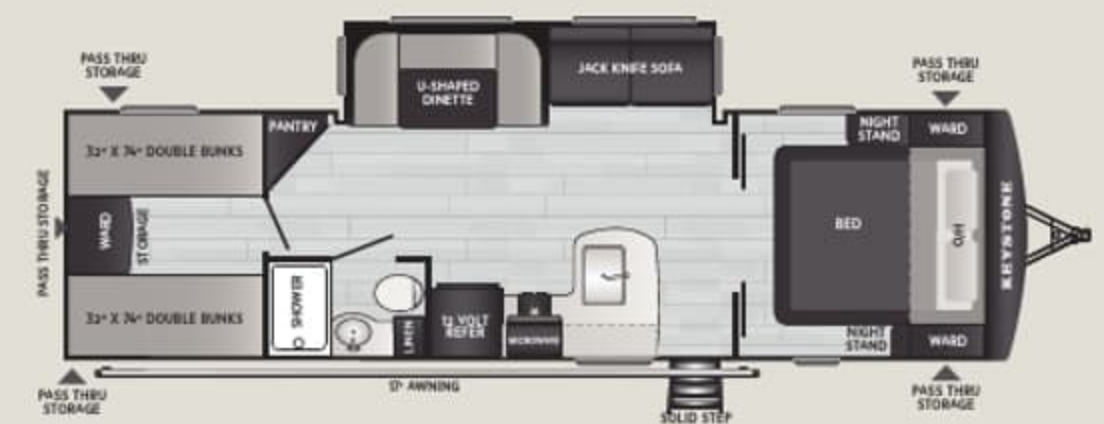

16BHC

WEIGHT 3010

LENGTH 20' 2"

16RBC

WEIGHT 2835

LENGTH 20' 5"

18RBC

WEIGHT 4050

LENGTH 22' 4"

19RDC

WEIGHT TBD

LENGTH 21' 11"

21RKC

WEIGHT 4635

LENGTH 25' 5"

21BHC

WEIGHT TBD

LENGTH 25' 4"

26BHC

WEIGHT 5320

LENGTH 30' 4"

28QBC

WEIGHT 5765

LENGTH 32' 9"

EXTERIOR

- ◆ (4) 3K LBS. 24" Manual Stabilizer Jacks w/Quick Drop Bit Attachment
- ◆ NEW Keyed A-Like Locking System
- ◆ NEW Oversized Entry Door Grab Handle
- ◆ NEW Glass Entry Door Featuring Built-In Shade Privacy System
- ◆ NEW LP Tank Cover & Upgraded LP Regulator
- ◆ NEW LP Quick Connect Hook Up (Dual Axle)
- ◆ NEW Lippert® On-The-Go™ Ladder Prep
- ◆ NEW Tow Chain & 7-Way Plug Holder
- ◆ Front Edge View Exterior Lighting
- ◆ S Lock Metal Front Cap w/ Rock Guard
- ◆ Heated and Enclosed Underbelly
- ◆ Leaf Spring Straight Axles
- ◆ 80% Tinted Safety Glass Windows
- ◆ Heated & Enclosed Underbelly
- ◆ Fully Walkable Roof
- ◆ 12V Color-Coded Wiring
- ◆ SolarFlex™ Ready