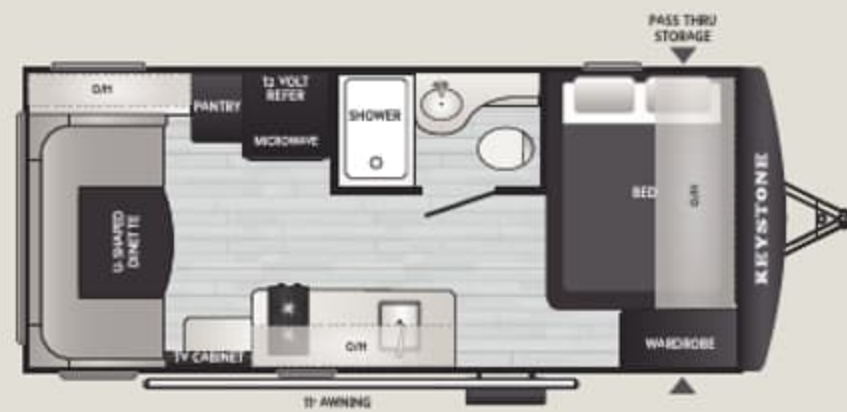

16BHC

WEIGHT 3010

LENGTH 20' 2"

16RBC

WEIGHT 2835

LENGTH 20' 5"

18RBC

WEIGHT 4050

LENGTH 22' 4"

19RDC

WEIGHT TBD

LENGTH 21' 11"

21RKC

WEIGHT 4635

LENGTH 25' 5"

21BHC

WEIGHT TBD

LENGTH 25' 4"

26BHC

WEIGHT 5320

LENGTH 30' 4"

28QBC

WEIGHT 5765

LENGTH 32' 9"

STANDARD FEATURES & OPTIONS

INTERIOR

- ◆ NEW Custom Metal Window Valances
- ◆ NEW Solarium Skylight Above Every Shower and Tub *(SELECT MODELS)*
- ◆ NEW Upgraded Shower Head
- ◆ NEW Upgraded Retractable Shower Door
- ◆ NEW Large LED TV (Select Models)
- ◆ NEW Adult Rated Bunks up to 500 lbs. w/Secret Sleeper Storage
- ◆ NEW Convection, Air Fryer, Combo Microwave
- ◆ NEW Queen Bed w/Secret Sleeper Storage *(SELECT MODELS)*
- ◆ NEW 1-Piece Shower Surround
- ◆ NEW Windows in Slide Wall Ends
- ◆ NEW Premium Aluminum Wheels
- ◆ Tranquil Timber Interior Decor
- ◆ Deluxe Night Shades
- ◆ Residential-Style Bathroom Countertops
- ◆ LED Lighting Throughout
- ◆ Large French Door 12V Refrigerator
- ◆ 2-Burner High Output Range *(SINGLE AXLE MODELS ONLY)*
- ◆ Interior Control Panel