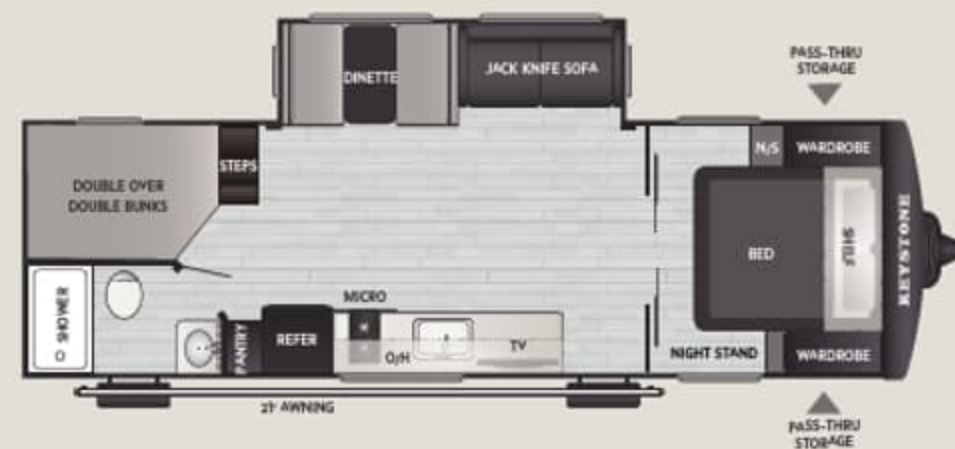

16BHC

WEIGHT 3010

LENGTH 20' 2"

16RBC

WEIGHT 2835

LENGTH 20' 5"

18RBC

WEIGHT 4050

LENGTH 22' 4"

19RDC

WEIGHT TBD

LENGTH 21' 11"

21RKC

WEIGHT 4635

LENGTH 25' 5"

21BHC

WEIGHT TBD

LENGTH 25' 4"

26BHC

WEIGHT 5320

LENGTH 30' 4"

28QBC

WEIGHT 5765

LENGTH 32' 9"

EXTERIOR

- ◆ (4) 3K LBS. 24" Manual Stabilizer Jacks w/Quick Drop Bit Attachment
- ◆ NEW Keyed A-Like Locking System
- ◆ NEW Oversized Entry Door Grab Handle
- ◆ NEW Glass Entry Door Featuring Built-In Shade Privacy System
- ◆ NEW LP Tank Cover & Upgraded LP Regulator
- ◆ NEW LP Quick Connect Hook Up (Dual Axle)
- ◆ NEW Lippert® On-The-Go™ Ladder Prep
- ◆ NEW Tow Chain & 7-Way Plug Holder
- ◆ Front Edge View Exterior Lighting
- ◆ S Lock Metal Front Cap w/ Rock Guard
- ◆ Heated and Enclosed Underbelly
- ◆ Leaf Spring Straight Axles
- ◆ 80% Tinted Safety Glass Windows
- ◆ Heated & Enclosed Underbelly
- ◆ Fully Walkable Roof
- ◆ 12V Color-Coded Wiring
- ◆ SolarFlex™ Ready