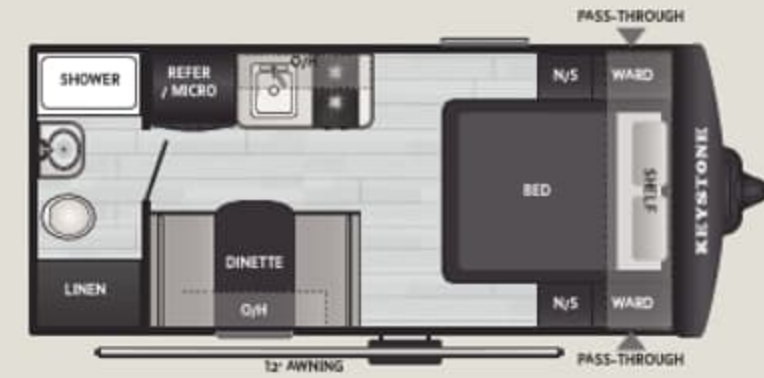

16BHC

WEIGHT 3010

LENGTH 20' 2"

16RBC

WEIGHT 2835

LENGTH 20' 5"

18RBC

WEIGHT 4050

LENGTH 22' 4"

19RDC

WEIGHT TBD

LENGTH 21' 11"

21RKC

WEIGHT 4635

LENGTH 25' 5"

21BHC

STANDARD FEATURES & OPTIONS

INTERIOR

- ◆ NEW Custom Metal Window Valances
- ◆ NEW Solarium Skylight Above Every Shower and Tub *(SELECT MODELS)*
- ◆ NEW Upgraded Shower Head
- ◆ NEW Upgraded Retractable Shower Door
- ◆ NEW Large LED TV (Select Models)
- ◆ NEW Adult Rated Bunks up to 500 lbs. w/Secret Sleeper Storage
- ◆ NEW Convection, Air Fryer, Combo Microwave
- ◆ NEW Queen Bed w/Secret Sleeper Storage *(SELECT MODELS)*
- ◆ NEW 1-Piece Shower Surround
- ◆ NEW Windows in Slide Wall Ends
- ◆ NEW Premium Aluminum Wheels
- ◆ Tranquil Timber Interior Decor
- ◆ Deluxe Night Shades
- ◆ Residential-Style Bathroom Countertops
- ◆ LED Lighting Throughout
- ◆ Large French Door 12V Refrigerator
- ◆ 2-Burner High Output Range *(SINGLE AXLE MODELS ONLY)*
- ◆ Interior Control Panel

EXTERIOR

- ◆ (4) 3K LBS. 24" Manual Stabilizer Jacks w/Quick Drop Bit Attachment
- ◆ NEW Keyed A-Like Locking System
- ◆ NEW Oversized Entry Door Grab Handle
- ◆ NEW Glass Entry Door Featuring Built-In Shade Privacy System
- ◆ NEW LP Tank Cover & Upgraded LP Regulator
- ◆ NEW LP Quick Connect Hook Up (Dual Axle)
- ◆ NEW Lippert® On-The-Go™ Ladder Prep
- ◆ NEW Tow Chain & 7-Way Plug Holder
- ◆ Front Edge View Exterior Lighting
- ◆ S Lock Metal Front Cap w/ Rock Guard
- ◆ Heated and Enclosed Underbelly
- ◆ Leaf Spring Straight Axles
- ◆ 80% Tinted Safety Glass Windows
- ◆ Heated & Enclosed Underbelly
- ◆ Fully Walkable Roof
- ◆ 12V Color-Coded Wiring
- ◆ SolarFlex™ Ready