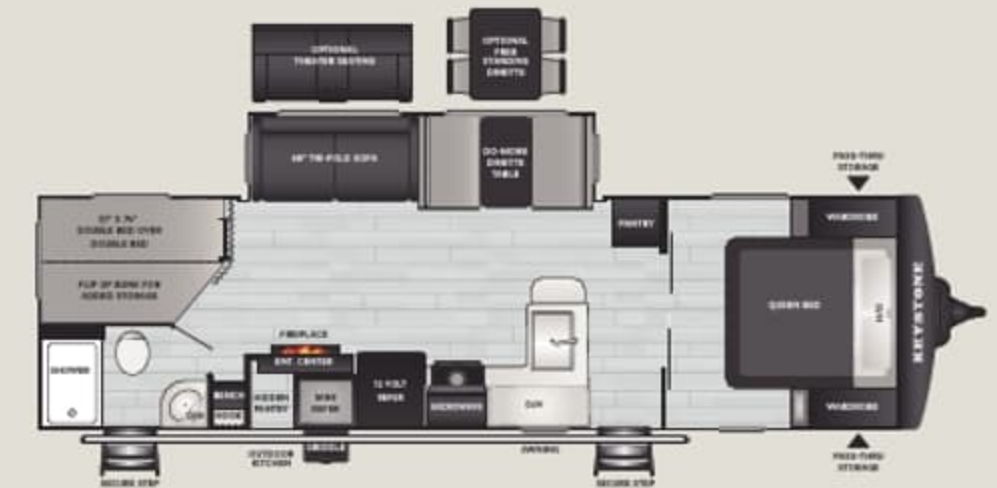

2290BH | WEIGHT 5625 | LENGTH 27' 0"

245RKS | WEIGHT 5970 | LENGTH 28' 8"

2530RD | WEIGHT 6025 | LENGTH 29' 10"

260RBS | WEIGHT 6648 | LENGTH 30' 6"

287RLS | WEIGHT 7359 | LENGTH 32' 7"

290BHS | WEIGHT 6898 | LENGTH 33' 3"

STANDARD FEATURES & OPTIONS

INTERIOR

- ◆ NEW Bespoke Herringbone Headboard with Matching Premium Washable Bunk Mats
- ◆ NEW Solarium Skylight Above Every Shower & Tub
- ◆ NEW Adult Rated Bunks up to 500 lbs.
- ◆ Tranquil Timber Interior Decor
- ◆ Interior Line Lights w/ Dimmer
- ◆ Upgraded Hardwood Window Trim and Sills
- ◆ Black Stainless Steel Farm Sink
- ◆ Waterfall Kitchen Faucet w/ Pull-Out Sprayer
- ◆ Rainfall Shower Head
- ◆ Combo Microwave and Air Fryer/Convection Oven
- ◆ Porcelain Foot-Flush Toilet
- ◆ Residential 60" x 80" Queen Bed
- ◆ Premium Pull Down Roller Shades
- ◆ 68" Tri-Fold Sofa (SELECT MODELS)
- ◆ Residential-Style Bathroom Countertops
- ◆ Fireplace (Select Models)
- ◆ LED Lighting Throughout
- ◆ Seamless Kitchen Countertops
- ◆ 10 cu. ft. French Door 12V Refrigerator
- ◆ 12V Smart TV, FM, AUX Input, Bluetooth w/ Built in Sound Bar
- ◆ 3-Burner High Output Range W/ Glass-Top & Oven

OPTIONS

- ◆ 15K BTU A/C
- ◆ 2nd 13.5K BTU A/C (SELECT MODELS)
- ◆ SolarFlex™ Discover
- ◆ Dragonfly® Energy Lithium-Ion Heated Batteries
- ◆ Theater Seating IPO Tri-Fold Sofa (SELECT MODELS)
- ◆ Freestanding Table & Chair IPO Booth Dinette (SELECT MODELS)