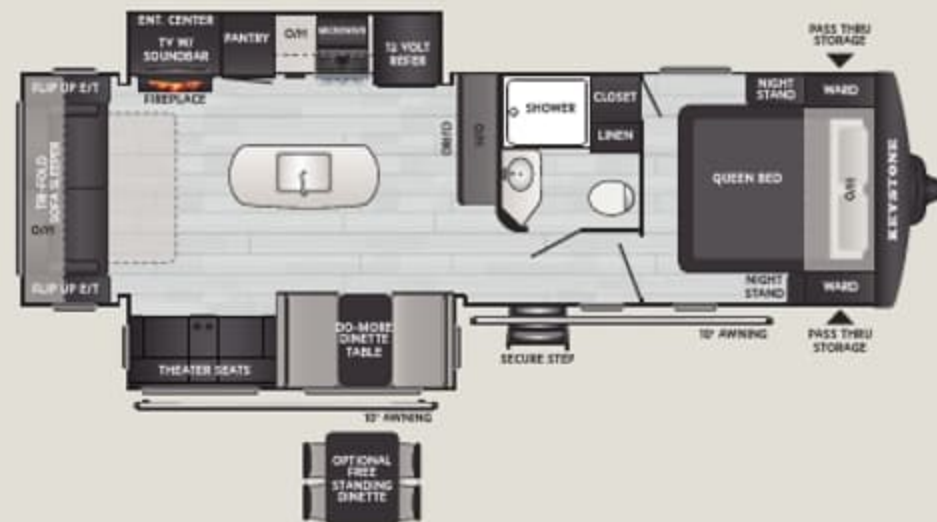

2290BH | WEIGHT 5625 | LENGTH 27' 0"

245RKS | WEIGHT 5970 | LENGTH 28' 8"

2530RD | WEIGHT 6025 | LENGTH 29' 10"

260RBS | WEIGHT 6648 | LENGTH 30' 6"

287RLS | WEIGHT 7359 | LENGTH 32' 7"

290BHS | WEIGHT 6898 | LENGTH 33' 3"

STANDARD FEATURES & OPTIONS

INTERIOR

- ◆ NEW Bespoke Herringbone Headboard with Matching Premium Washable Bunk Mats
- ◆ NEW Solarium Skylight Above Every Shower & Tub
- ◆ NEW Adult Rated Bunks up to 500 lbs.
- ◆ Tranquil Timber Interior Decor
- ◆ Interior Line Lights w/ Dimmer
- ◆ Upgraded Hardwood Window Trim and Sills
- ◆ Black Stainless Steel Farm Sink
- ◆ Waterfall Kitchen Faucet w/ Pull-Out Sprayer
- ◆ Rainfall Shower Head
- ◆ Combo Microwave and Air Fryer/Convection Oven
- ◆ Porcelain Foot-Flush Toilet
- ◆ Residential 60" x 80" Queen Bed
- ◆ Premium Pull Down Roller Shades
- ◆ 68" Tri-Fold Sofa (SELECT MODELS)
- ◆ Residential-Style Bathroom Countertops
- ◆ Fireplace (Select Models)
- ◆ LED Lighting Throughout
- ◆ Seamless Kitchen Countertops
- ◆ 10 cu. ft. French Door 12V Refrigerator
- ◆ 12V Smart TV, FM, AUX Input, Bluetooth w/ Built in Sound Bar
- ◆ 3-Burner High Output Range W/ Glass-Top & Oven

OPTIONS

- ◆ 15K BTU A/C
- ◆ 2nd 13.5K BTU A/C (SELECT MODELS)
- ◆ SolarFlex™ Discover
- ◆ Dragonfly® Energy Lithium-Ion Heated Batteries
- ◆ Theater Seating IPO Tri-Fold Sofa (SELECT MODELS)
- ◆ Freestanding Table & Chair IPO Booth Dinette (SELECT MODELS)