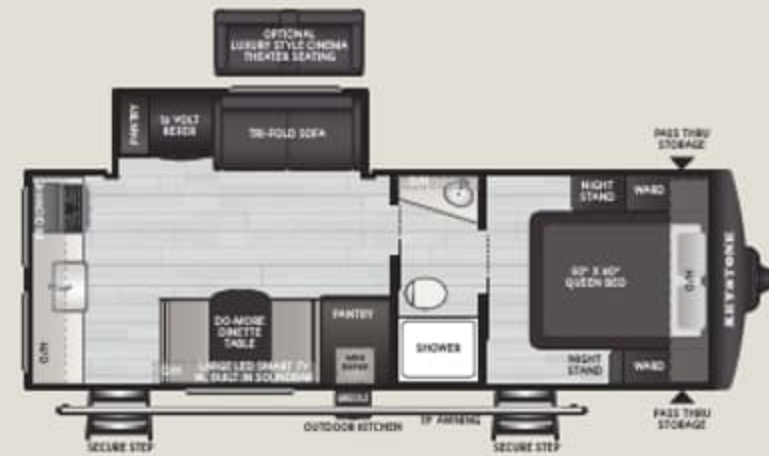

2290BH | WEIGHT 5625 | LENGTH 27' 0"

245RKS | WEIGHT 5970 | LENGTH 28' 8"

2530RD | WEIGHT 6025 | LENGTH 29' 10"

260RBS | WEIGHT 6648 | LENGTH 30' 6"

287RLS | WEIGHT 7359 | LENGTH 32' 7"

290BHS | WEIGHT 6898 | LENGTH 33' 3"

STANDARD FEATURES & OPTIONS

INTERIOR

- ◆ NEW Bespoke Herringbone Headboard with Matching Premium Washable Bunk Mats
- ◆ NEW Solarium Skylight Above Every Shower & Tub
- ◆ NEW Adult Rated Bunks up to 500 lbs.
- ◆ Tranquil Timber Interior Decor
- ◆ Interior Line Lights w/ Dimmer
- ◆ Upgraded Hardwood Window Trim and Sills
- ◆ Black Stainless Steel Farm Sink
- ◆ Waterfall Kitchen Faucet w/ Pull-Out Sprayer
- ◆ Rainfall Shower Head
- ◆ Combo Microwave and Air Fryer/Convection Oven
- ◆ Porcelain Foot-Flush Toilet
- ◆ Residential 60" x 80" Queen Bed
- ◆ Premium Pull Down Roller Shades
- ◆ 68" Tri-Fold Sofa (SELECT MODELS)
- ◆ Residential-Style Bathroom Countertops
- ◆ Fireplace (Select Models)
- ◆ LED Lighting Throughout
- ◆ Seamless Kitchen Countertops
- ◆ 10 cu. ft. French Door 12V Refrigerator
- ◆ 12V Smart TV, FM, AUX Input, Bluetooth w/ Built in Sound Bar
- ◆ 3-Burner High Output Range W/ Glass-Top & Oven

OPTIONS

- ◆ 15K BTU A/C
- ◆ 2nd 13.5K BTU A/C (SELECT MODELS)
- ◆ SolarFlex™ Discover
- ◆ Dragonfly® Energy Lithium-Ion Heated Batteries
- ◆ Theater Seating IPO Tri-Fold Sofa (SELECT MODELS)
- ◆ Freestanding Table & Chair IPO Booth Dinette (SELECT MODELS)