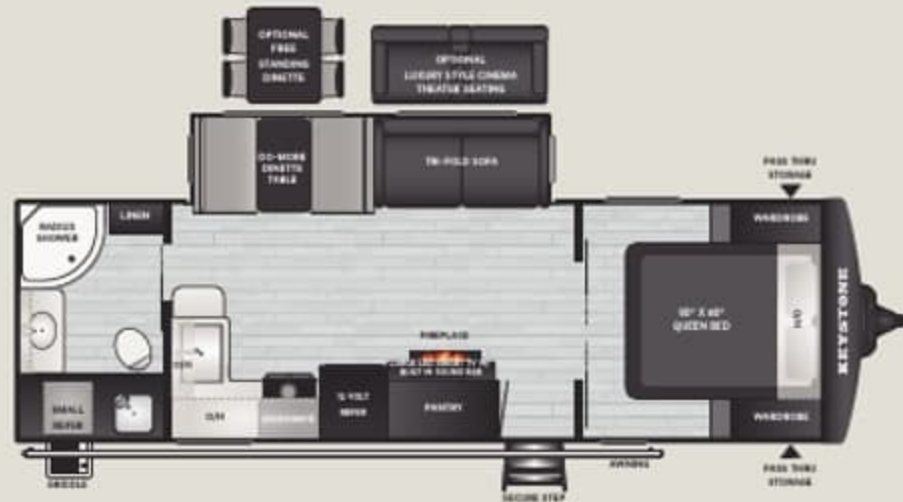

2290BH | WEIGHT 5625 | LENGTH 27' 0"

245RKS | WEIGHT 5970 | LENGTH 28' 8"

2530RD | WEIGHT 6025 | LENGTH 29' 10"

260RBS | WEIGHT 6648 | LENGTH 30' 6"

287RLS | WEIGHT 7359 | LENGTH 32' 7"

290BHS | WEIGHT 6898 | LENGTH 33' 3"

STANDARD FEATURES & OPTIONS

INTERIOR

- ◆ NEW Bespoke Herringbone Headboard with Matching Premium Washable Bunk Mats
- ◆ NEW Solarium Skylight Above Every Shower & Tub
- ◆ NEW Adult Rated Bunks up to 500 lbs.
- ◆ Tranquil Timber Interior Decor
- ◆ Interior Line Lights w/ Dimmer
- ◆ Upgraded Hardwood Window Trim and Sills
- ◆ Black Stainless Steel Farm Sink
- ◆ Waterfall Kitchen Faucet w/ Pull-Out Sprayer
- ◆ Rainfall Shower Head
- ◆ Combo Microwave and Air Fryer/Convection Oven
- ◆ Porcelain Foot-Flush Toilet
- ◆ Residential 60" x 80" Queen Bed
- ◆ Premium Pull Down Roller Shades
- ◆ 68" Tri-Fold Sofa (SELECT MODELS)
- ◆ Residential-Style Bathroom Countertops
- ◆ Fireplace (Select Models)
- ◆ LED Lighting Throughout
- ◆ Seamless Kitchen Countertops
- ◆ 10 cu. ft. French Door 12V Refrigerator
- ◆ 12V Smart TV, FM, AUX Input, Bluetooth w/ Built in Sound Bar
- ◆ 3-Burner High Output Range W/ Glass-Top & Oven

OPTIONS

- ◆ 15K BTU A/C
- ◆ 2nd 13.5K BTU A/C (SELECT MODELS)
- ◆ SolarFlex™ Discover
- ◆ Dragonfly® Energy Lithium-Ion Heated Batteries
- ◆ Theater Seating IPO Tri-Fold Sofa (SELECT MODELS)
- ◆ Freestanding Table & Chair IPO Booth Dinette (SELECT MODELS)