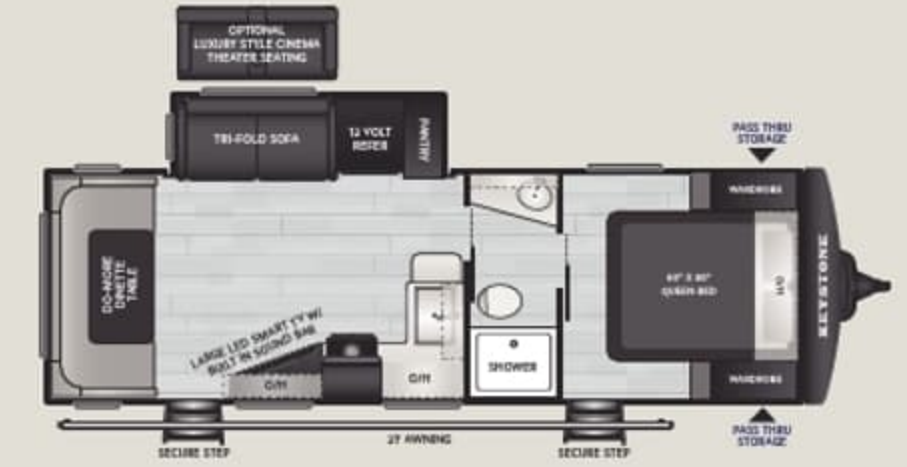

2290BH | WEIGHT 5625 | LENGTH 27' 0"

245RKS | WEIGHT 5970 | LENGTH 28' 8"

2530RD | WEIGHT 6025 | LENGTH 29' 10"

260RBS | WEIGHT 6648 | LENGTH 30' 6"

287RLS | WEIGHT 7359 | LENGTH 32' 7"

290BHS | WEIGHT 6898 | LENGTH 33' 3"

STANDARD FEATURES & OPTIONS

INTERIOR

- ◆ NEW Bespoke Herringbone Headboard with Matching Premium Washable Bunk Mats
- ◆ NEW Solarium Skylight Above Every Shower & Tub
- ◆ NEW Adult Rated Bunks up to 500 lbs.
- ◆ Tranquil Timber Interior Decor
- ◆ Interior Line Lights w/ Dimmer
- ◆ Upgraded Hardwood Window Trim and Sills
- ◆ Black Stainless Steel Farm Sink
- ◆ Waterfall Kitchen Faucet w/ Pull-Out Sprayer
- ◆ Rainfall Shower Head
- ◆ Combo Microwave and Air Fryer/Convection Oven
- ◆ Porcelain Foot-Flush Toilet
- ◆ Residential 60" x 80" Queen Bed
- ◆ Premium Pull Down Roller Shades
- ◆ 68" Tri-Fold Sofa (SELECT MODELS)
- ◆ Residential-Style Bathroom Countertops
- ◆ Fireplace (Select Models)
- ◆ LED Lighting Throughout
- ◆ Seamless Kitchen Countertops
- ◆ 10 cu. ft. French Door 12V Refrigerator
- ◆ 12V Smart TV, FM, AUX Input, Bluetooth w/ Built in Sound Bar
- ◆ 3-Burner High Output Range W/ Glass-Top & Oven