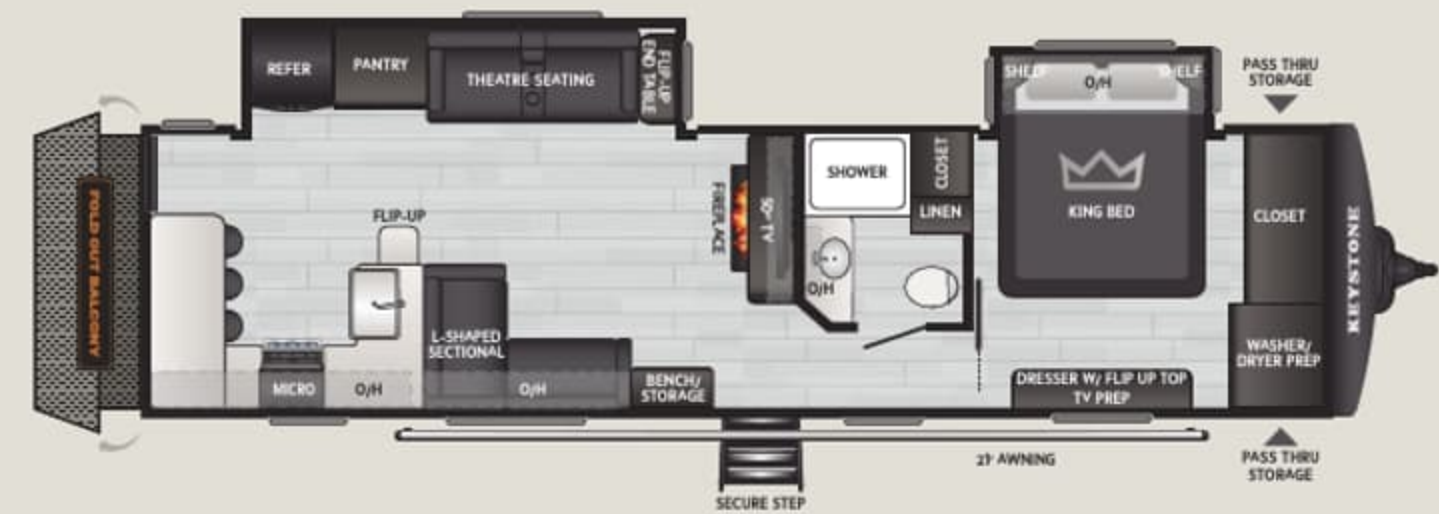

265FKS | WEIGHT 7080 | LENGTH 30' 10"

310RES | WEIGHT 8215 | LENGTH 35' 11"

330BKQ | WEIGHT 8409 | LENGTH 37' 11"

336BBK | WEIGHT 8150 | LENGTH 37' 9"

STANDARD FEATURES & OPTIONS

INTERIOR

- ◆ NEW Bespoke Herringbone Headboard with Matching Premium Washable Bunk Mats
- ◆ NEW Solarium Skylight Above Every Shower & Tub
- ◆ NEW Adult Rated Bunks up to 500 lbs.
- ◆ Tranquil Timber Interior Decor
- ◆ Interior Line Lights w/ Dimmer
- ◆ Upgraded Hardwood Window Trim & Sills
- ◆ Premium Pull Down Roller Shades
- ◆ Black Stainless Steel Farm Sink
- ◆ Waterfall Kitchen Faucet w/ Pull-Out Sprayer
- ◆ Solid Surface Kitchen Countertops
- ◆ Rainfall Shower Head
- ◆ Porcelain Foot-Flush Toilet
- ◆ Residential 60" x 80" Queen Bed (SELECT MODELS)
- ◆ Residential 70" x 80" King Bed (Select Models)
- ◆ Residential-Style Bathroom Countertops
- ◆ LED Lights Throughout
- ◆ Combo Microwave and Air Fryer/Convection Oven
- ◆ 12V Smart TV, FM, AUX Input, Bluetooth w/ Built in Sound Bar

OPTIONS

- ◆ 2nd 13.5K BTU A/C
- ◆ SolarFlex™ Discover
- ◆ Dragonfly® Energy Lithium-Ion Heated Batteries
- ◆ Theater Seating IPO Tri-Fold Sofa (SELECT MODELS)
- ◆ Free Standing Table & Chairs IPO Booth Dinette (SELECT MODELS)