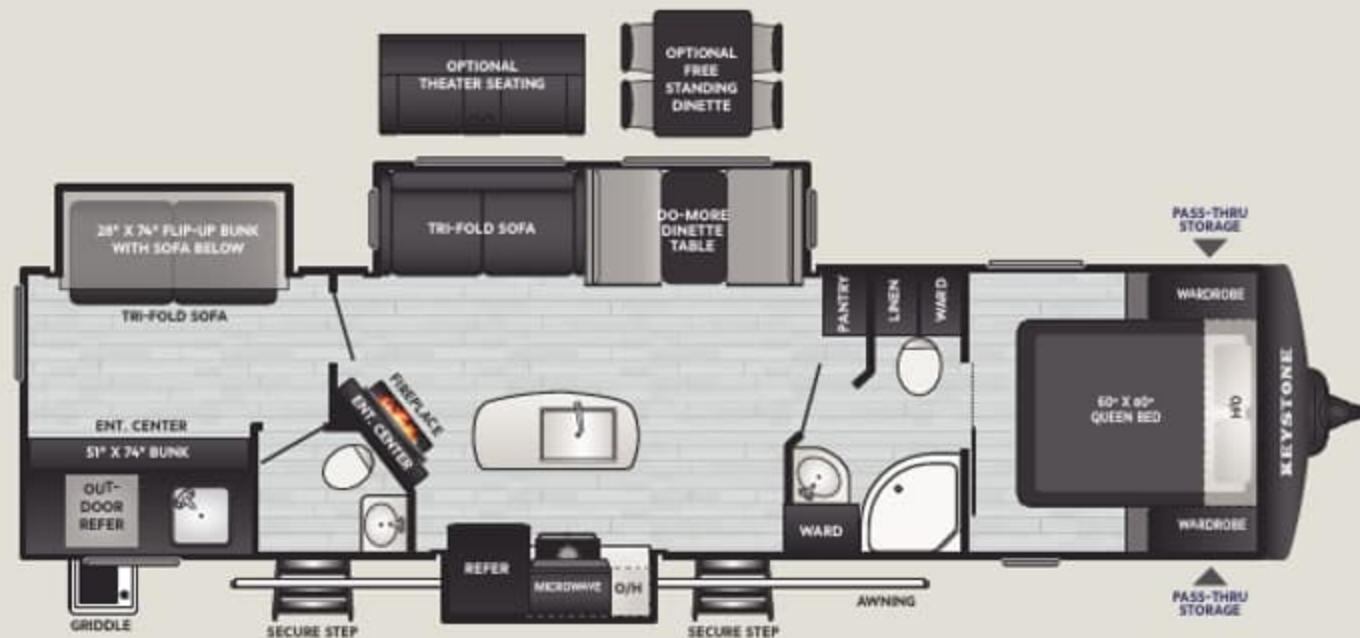

265FKS | WEIGHT 7080 | LENGTH 30' 10"

310RES | WEIGHT 8215 | LENGTH 35' 11"

330BKQ | WEIGHT 8409 | LENGTH 37' 11"

336BBK | WEIGHT 8150 | LENGTH 37' 9"

STANDARD FEATURES & OPTIONS

INTERIOR

- ◆ NEW Bespoke Herringbone Headboard with Matching Premium Washable Bunk Mats
- ◆ NEW Solarium Skylight Above Every Shower & Tub
- ◆ NEW Adult Rated Bunks up to 500 lbs.
- ◆ Tranquil Timber Interior Decor
- ◆ Interior Line Lights w/ Dimmer
- ◆ Upgraded Hardwood Window Trim & Sills
- ◆ Premium Pull Down Roller Shades
- ◆ Black Stainless Steel Farm Sink
- ◆ Waterfall Kitchen Faucet w/ Pull-Out Sprayer
- ◆ Solid Surface Kitchen Countertops
- ◆ Rainfall Shower Head
- ◆ Porcelain Foot-Flush Toilet
- ◆ Residential 60" x 80" Queen Bed (SELECT MODELS)
- ◆ Residential 70" x 80" King Bed (Select Models)
- ◆ Residential-Style Bathroom Countertops
- ◆ LED Lights Throughout
- ◆ Combo Microwave and Air Fryer/Convection Oven
- ◆ 12V Smart TV, FM, AUX Input, Bluetooth w/ Built in Sound Bar

EXTERIOR

- ◆ NEW Edge View Exterior Line Lighting w/ Integrated 72" Brake Lights
- ◆ NEW Tow Chain & 7-Way Plug Holder
- ◆ NEW Keyed A-Like Locking System
- ◆ NEW Rear Accessory Hitch Rated at 300 lbs.
- ◆ NEW Lippert® On-The-Go™ Ladder Prep
- ◆ NEW Upgraded Composite Solid Entry Steps
- ◆ NEW Extra Long 40ft Spray Hose w/ Outside Shower w/ Hot & Cold
- ◆ High Impact Thermoset Resin Painted Front Cap w/ Rock Guard
- ◆ Dexter® Torsion Axle Rubber Ride Suspension w/ 10-Year Warranty
- ◆ Goodyear Endurance® Tires
- ◆ Premium Aluminum Wheels
- ◆ Heated and Enclosed Underbelly
- ◆ 4-Point Power Stabilizer Jacks w/LED Light
- ◆ Over Sized Entry Door Grab Handle
- ◆ Power Tongue Jack
- ◆ Glass Entry Door Featuring Built-In Shade Privacy System
- ◆ 80% Tinted Safety Glass Window
- ◆ Outdoor Kitchen w/ Griddle Cooktop & Mini Refrigerator (SELECT MODELS)
- ◆ Convenience Center Integrated into Pass Thru Storage
- ◆ JBL® Exterior Speakers
- ◆ 12V Color-Coded Wiring
- ◆ SolarFlex™ Protect