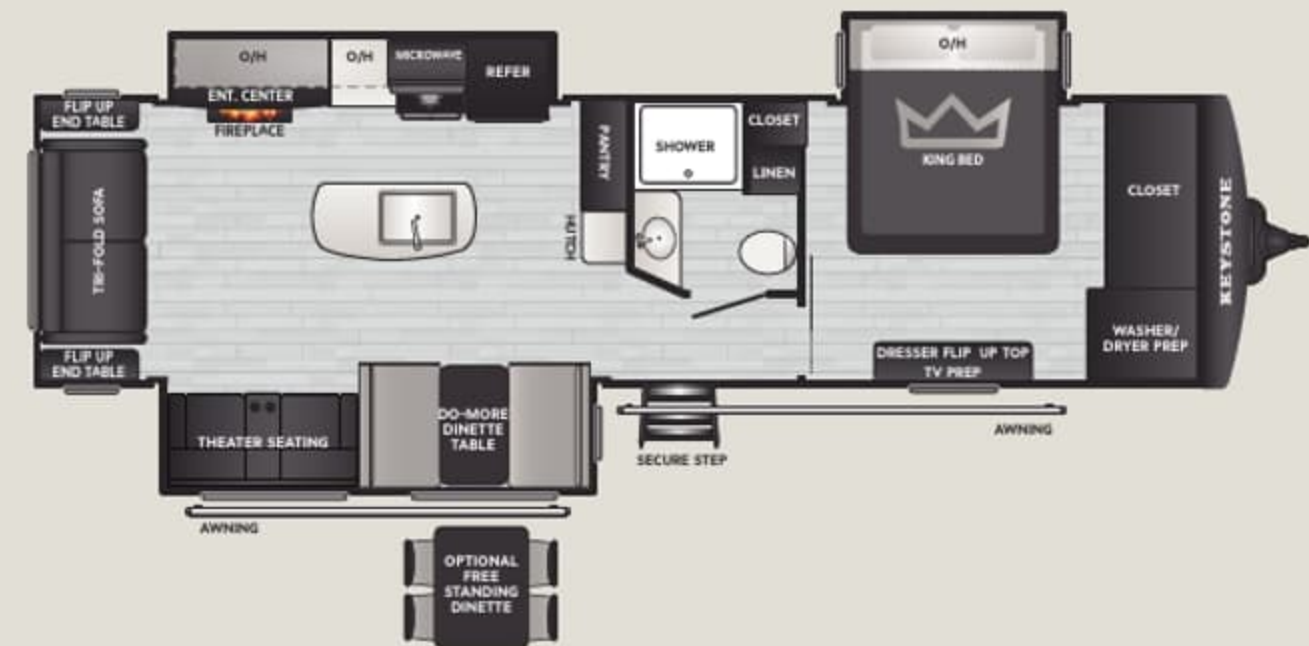

265FKS | WEIGHT 7080 | LENGTH 30' 10"

310RES | WEIGHT 8215 | LENGTH 35' 11"

330BKQ | WEIGHT 8409 | LENGTH 37' 11"

336BBK | WEIGHT 8150 | LENGTH 37' 9"

STANDARD FEATURES & OPTIONS

INTERIOR

- ◆ NEW Bespoke Herringbone Headboard with Matching Premium Washable Bunk Mats
- ◆ NEW Solarium Skylight Above Every Shower & Tub
- ◆ NEW Adult Rated Bunks up to 500 lbs.
- ◆ Tranquil Timber Interior Decor
- ◆ Interior Line Lights w/ Dimmer
- ◆ Upgraded Hardwood Window Trim & Sills
- ◆ Premium Pull Down Roller Shades
- ◆ Black Stainless Steel Farm Sink
- ◆ Waterfall Kitchen Faucet w/ Pull-Out Sprayer
- ◆ Solid Surface Kitchen Countertops
- ◆ Rainfall Shower Head
- ◆ Porcelain Foot-Flush Toilet
- ◆ Residential 60" x 80" Queen Bed (SELECT MODELS)
- ◆ Residential 70" x 80" King Bed (Select Models)
- ◆ Residential-Style Bathroom Countertops
- ◆ LED Lights Throughout
- ◆ Combo Microwave and Air Fryer/Convection Oven
- ◆ 12V Smart TV, FM, AUX Input, Bluetooth w/ Built in Sound Bar

EXTERIOR

- ◆ NEW Edge View Exterior Line Lighting w/ Integrated 72" Brake Lights
- ◆ NEW Tow Chain & 7-Way Plug Holder
- ◆ NEW Keyed A-Like Locking System
- ◆ NEW Rear Accessory Hitch Rated at 300 lbs.
- ◆ NEW Lippert® On-The-Go™ Ladder Prep
- ◆ NEW Upgraded Composite Solid Entry Steps
- ◆ NEW Extra Long 40ft Spray Hose w/ Outside Shower w/ Hot & Cold
- ◆ High Impact Thermoset Resin Painted Front Cap w/ Rock Guard
- ◆ Dexter® Torsion Axle Rubber Ride Suspension w/ 10-Year Warranty
- ◆ Goodyear Endurance® Tires
- ◆ Premium Aluminum Wheels
- ◆ Heated and Enclosed Underbelly
- ◆ 4-Point Power Stabilizer Jacks w/LED Light
- ◆ Over Sized Entry Door Grab Handle
- ◆ Power Tongue Jack
- ◆ Glass Entry Door Featuring Built-In Shade Privacy System
- ◆ 80% Tinted Safety Glass Window
- ◆ Outdoor Kitchen w/ Griddle Cooktop & Mini Refrigerator (SELECT MODELS)
- ◆ Convenience Center Integrated into Pass Thru Storage
- ◆ JBL® Exterior Speakers
- ◆ 12V Color-Coded Wiring
- ◆ SolarFlex™ Protect