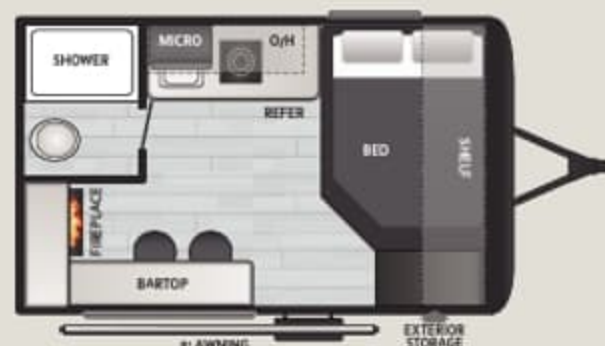

NEW

**FLOORPLAN
COMING SOON**

13B WEIGHT 2526 LENGTH 15' 11"

13R WEIGHT 2436 LENGTH 15' 11"

13S WEIGHT TBD LENGTH 15' 11"

17B WEIGHT 3071 LENGTH 20' 2"

17R WEIGHT 3061 LENGTH 20' 5"

19R WEIGHT 4114 LENGTH 23' 11"

23B WEIGHT 4462 LENGTH 27' 6"

25B WEIGHT 5548 LENGTH 29' 5"

25R WEIGHT 5922 LENGTH 29' 11"

27B WEIGHT 6094 LENGTH 31' 11"

STANDARD FEATURES & OPTIONS

INTERIOR

- ◆ 78" interior height
- ◆ Blackout night shades
- ◆ Dedicated trash can storage
- ◆ Upgraded Drawer Sides and Bottom
- ◆ Bedside outlets
- ◆ USB A + C plugs
- ◆ Microwave
- ◆ Interior and Exterior Led Lighting
- ◆ SolarFlex™ Ready
- ◆ 3.3 Cu. Ft. or 10.6 cu. ft. 12V Refrigerator
- ◆ 60x74 Queen Bed with Underbed Storage (N/A 13B & 13R & 13S)
- ◆ Wardrobe for hanging storage (N/A 13B & 13R & 13S)
- ◆ 2 burner gas range (N/A 13B & 13R & 13S)