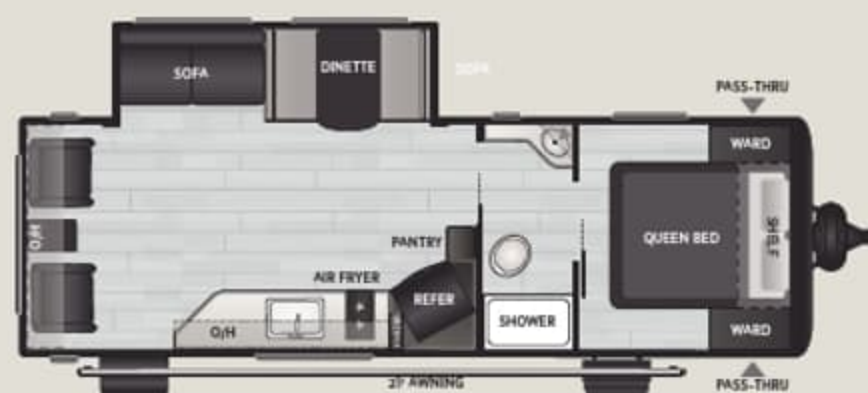

NEW

**FLOORPLAN
COMING SOON**

13B WEIGHT 2526 LENGTH 15' 11"

13R WEIGHT 2436 LENGTH 15' 11"

13S WEIGHT TBD LENGTH 15' 11"

17B WEIGHT 3071 LENGTH 20' 2"

17R WEIGHT 3061 LENGTH 20' 5"

19R WEIGHT 4114 LENGTH 23' 11"

23B WEIGHT 4462 LENGTH 27' 6"

25B WEIGHT 5548 LENGTH 29' 5"

25R WEIGHT 5922 LENGTH 29' 11"

27B WEIGHT 6094 LENGTH 31' 11"

STANDARD FEATURES & OPTIONS

INTERIOR

- ◆ 78" interior height
- ◆ Blackout night shades
- ◆ Dedicated trash can storage
- ◆ Upgraded Drawer Sides and Bottom
- ◆ Bedside outlets
- ◆ USB A + C plugs
- ◆ Microwave
- ◆ Interior and Exterior Led Lighting
- ◆ SolarFlex™ Ready
- ◆ 3.3 Cu. Ft. or 10.6 cu. ft. 12V Refrigerator
- ◆ 60x74 Queen Bed with Underbed Storage (N/A 13B & 13R & 13S)
- ◆ Wardrobe for hanging storage (N/A 13B & 13R & 13S)
- ◆ 2 burner gas range (N/A 13B & 13R & 13S)