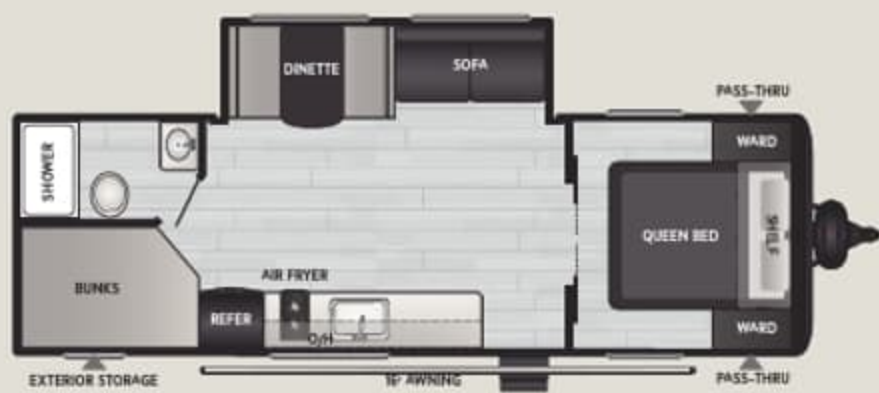

NEW

**FLOORPLAN
COMING SOON**

13B WEIGHT 2526 LENGTH 15' 11"

13R WEIGHT 2436 LENGTH 15' 11"

13S WEIGHT TBD LENGTH 15' 11"

17B WEIGHT 3071 LENGTH 20' 2"

17R WEIGHT 3061 LENGTH 20' 5"

19R WEIGHT 4114 LENGTH 23' 11"

23B WEIGHT 4462 LENGTH 27' 6"

25B WEIGHT 5548 LENGTH 29' 5"

25R WEIGHT 5922 LENGTH 29' 11"

27B WEIGHT 6094 LENGTH 31' 11"

STANDARD FEATURES & OPTIONS

INTERIOR

- ◆ 78" interior height
- ◆ Blackout night shades
- ◆ Dedicated trash can storage
- ◆ Upgraded Drawer Sides and Bottom
- ◆ Bedside outlets
- ◆ USB A + C plugs
- ◆ Microwave
- ◆ Interior and Exterior Led Lighting
- ◆ SolarFlex™ Ready
- ◆ 3.3 Cu. Ft. or 10.6 cu. ft. 12V Refrigerator
- ◆ 60x74 Queen Bed with Underbed Storage (N/A 13B & 13R & 13S)
- ◆ Wardrobe for hanging storage (N/A 13B & 13R & 13S)
- ◆ 2 burner gas range (N/A 13B & 13R & 13S)