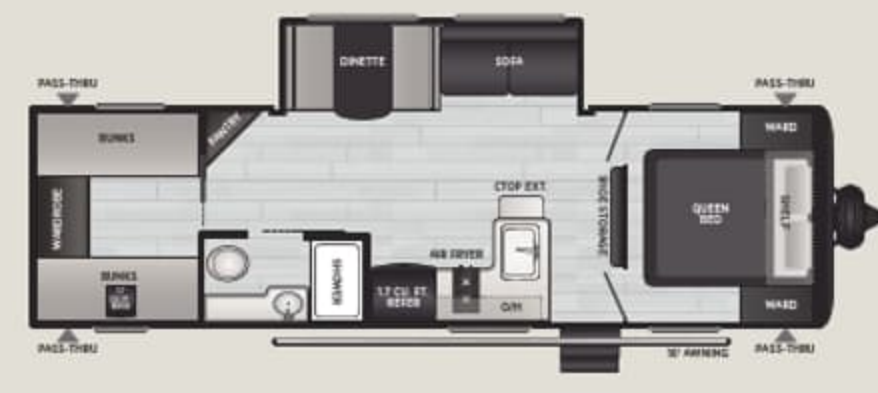

NEW

**FLOORPLAN
COMING SOON**

13B WEIGHT 2526 LENGTH 15' 11"

13R WEIGHT 2436 LENGTH 15' 11"

13S WEIGHT TBD LENGTH 15' 11"

17B WEIGHT 3071 LENGTH 20' 2"

17R WEIGHT 3061 LENGTH 20' 5"

19R WEIGHT 4114 LENGTH 23' 11"

23B WEIGHT 4462 LENGTH 27' 6"

25B WEIGHT 5548 LENGTH 29' 5"

25R WEIGHT 5922 LENGTH 29' 11"

27B WEIGHT 6094 LENGTH 31' 11"

STANDARD FEATURES & OPTIONS

INTERIOR

- ◆ 78" interior height
- ◆ Blackout night shades
- ◆ Dedicated trash can storage
- ◆ Upgraded Drawer Sides and Bottom
- ◆ Bedside outlets
- ◆ USB A + C plugs
- ◆ Microwave
- ◆ Interior and Exterior Led Lighting
- ◆ SolarFlex™ Ready
- ◆ 3.3 Cu. Ft. or 10.6 cu. ft. 12V Refrigerator
- ◆ 60x74 Queen Bed with Underbed Storage (N/A 13B & 13R & 13S)
- ◆ Wardrobe for hanging storage (N/A 13B & 13R & 13S)
- ◆ 2 burner gas range (N/A 13B & 13R & 13S)