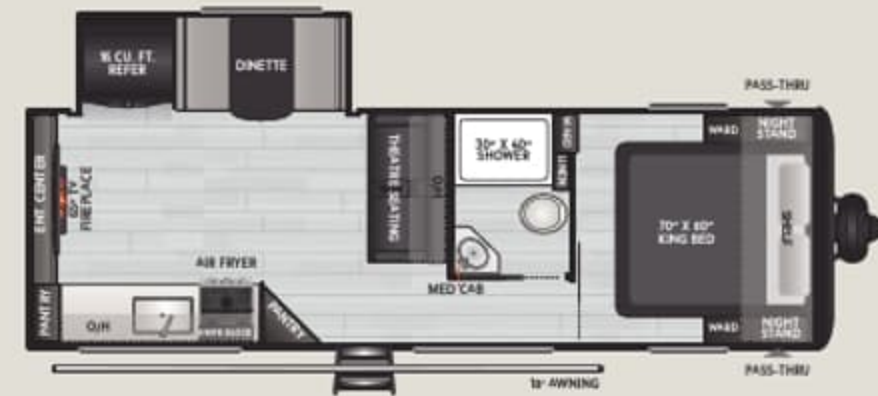

25RBS

WEIGHT 6386

LENGTH 29' 11"

25REX

WEIGHT 6324

LENGTH 29' 11"

28BHS

WEIGHT 6798

LENGTH 32' 11"

29RKS

WEIGHT 7046

LENGTH 33' 11"

32BHS

WEIGHT 7736

LENGTH 36' 11"

STANDARD FEATURES & OPTIONS

INTERIOR

- ◆ Full Depth Drawers Under Dinette
- ◆ 82" Interior Height
- ◆ 72" Slide Height
- ◆ Blackout Night Shades
- ◆ Carpet Less and Flush Floor Slideout
- ◆ Electric Fireplace
- ◆ Solid Surface Countertops
- ◆ Stainless Steel Sink
- ◆ Upgraded Drawer Sides and Bottom
- ◆ Split Sink Covers with Cutting Board & Drying Rack
- ◆ Ultra Bright LED Light Strip
- ◆ High Rise Kitchen Faucet with Pullout Sprayer
- ◆ 14" Four Speed Furrion Fan
- ◆ Elongated Porcelain Foot Flush Toilet
- ◆ Maximum Privacy with Taller Door and Header
- ◆ Upgraded Oxygenics® Fury Showerhead
- ◆ Extra Large 30x40 Shower
- ◆ 70x80 King Bed with Versatile Underbed Storage
- ◆ 15k BTU Ducted A/C
- ◆ 35k BTU furnace
- ◆ 42k BTU Suburban Tankless Water Heater
- ◆ USB A + C plugs
- ◆ 16 cu. ft 12V Refrigerator
- ◆ Air Fryer/Convection/Microwave
- ◆ 3 Burner Flush Mount Gas Range W/ Glass Cover
- ◆ Interior and Exterior LED Lighting

EXTERIOR

- ◆ .040" Smooth Front Metal
- ◆ Tinted Safety Glass Windows
- ◆ Walkable Roof
- ◆ One Piece Heated and Enclosed Underbelly
- ◆ Black Tank Flush
- ◆ Power Tongue Jack
- ◆ Electric Stabilizer Jacks
- ◆ Friction Hinge Entry Door
- ◆ LP Quick Connect
- ◆ XL Entry Assist Handle
- ◆ SolidStep Entry
- ◆ Furrion Backup Camera Prep
- ◆ Full Pass-Through Storage with Extra Tall Doors
- ◆ 54 Gallon Fresh Tank
- ◆ Exterior Shower with Hot and Cold Water
- ◆ Power Awning
- ◆ Tow Plug and Chain Holder
- ◆ SolarFlex™ Ready