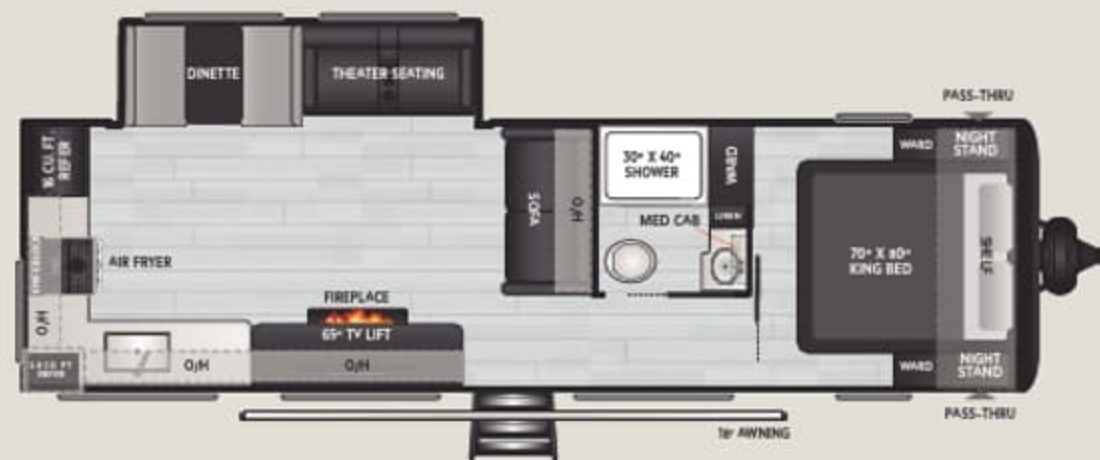

25RBS

WEIGHT 6386

LENGTH 29' 11"

25REX

WEIGHT 6324

LENGTH 29' 11"

28BHS

WEIGHT 6798

LENGTH 32' 11"

29RKS

WEIGHT 7046

LENGTH 33' 11"

32BHS

WEIGHT 7736

LENGTH 36' 11"

STANDARD FEATURES & OPTIONS

INTERIOR

- ◆ Full Depth Drawers Under Dinette
- ◆ 82" Interior Height
- ◆ 72" Slide Height
- ◆ Blackout Night Shades
- ◆ Carpet Less and Flush Floor Slideout
- ◆ Electric Fireplace
- ◆ Solid Surface Countertops
- ◆ Stainless Steel Sink
- ◆ Upgraded Drawer Sides and Bottom
- ◆ Split Sink Covers with Cutting Board & Drying Rack
- ◆ Ultra Bright LED Light Strip
- ◆ High Rise Kitchen Faucet with Pullout Sprayer
- ◆ 14" Four Speed Furrion Fan
- ◆ Elongated Porcelain Foot Flush Toilet
- ◆ Maximum Privacy with Taller Door and Header
- ◆ Upgraded Oxygenics® Fury Showerhead
- ◆ Extra Large 30x40 Shower
- ◆ 70x80 King Bed with Versatile Underbed Storage
- ◆ 15k BTU Ducted A/C
- ◆ 35k BTU furnace
- ◆ 42k BTU Suburban Tankless Water Heater
- ◆ USB A + C plugs
- ◆ 16 cu. ft 12V Refrigerator
- ◆ Air Fryer/Convection/Microwave
- ◆ 3 Burner Flush Mount Gas Range W/ Glass Cover
- ◆ Interior and Exterior LED Lighting

EXTERIOR

- ◆ .040" Smooth Front Metal
- ◆ Tinted Safety Glass Windows
- ◆ Walkable Roof
- ◆ One Piece Heated and Enclosed Underbelly
- ◆ Black Tank Flush
- ◆ Power Tongue Jack
- ◆ Electric Stabilizer Jacks
- ◆ Friction Hinge Entry Door
- ◆ LP Quick Connect
- ◆ XL Entry Assist Handle
- ◆ SolidStep Entry
- ◆ Furrion Backup Camera Prep
- ◆ Full Pass-Through Storage with Extra Tall Doors
- ◆ 54 Gallon Fresh Tank
- ◆ Exterior Shower with Hot and Cold Water
- ◆ Power Awning
- ◆ Tow Plug and Chain Holder
- ◆ SolarFlex™ Ready