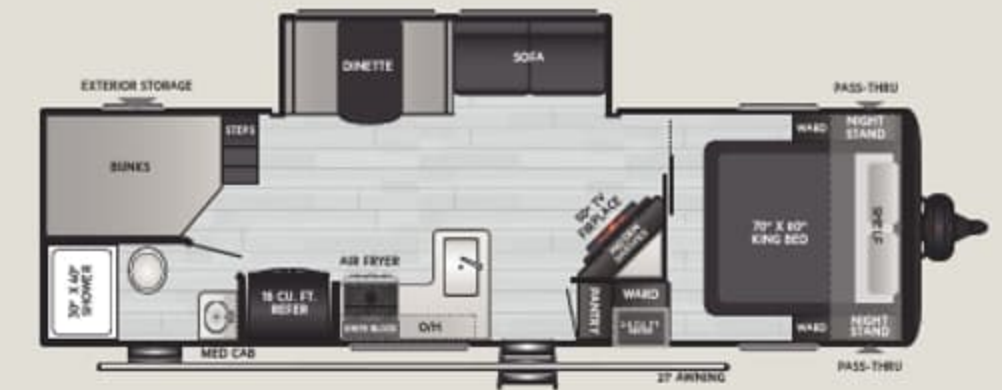

25RBS

WEIGHT 6386

LENGTH 29' 11"

25REX

WEIGHT 6324

LENGTH 29' 11"

28BHS

WEIGHT 6798

LENGTH 32' 11"

29RKS

WEIGHT 7046

LENGTH 33' 11"

32BHS

WEIGHT 7736

LENGTH 36' 11"

STANDARD FEATURES & OPTIONS

INTERIOR

- ◆ Full Depth Drawers Under Dinette
- ◆ 82" Interior Height
- ◆ 72" Slide Height
- ◆ Blackout Night Shades
- ◆ Carpet Less and Flush Floor Slideout
- ◆ Electric Fireplace
- ◆ Solid Surface Countertops
- ◆ Stainless Steel Sink
- ◆ Upgraded Drawer Sides and Bottom
- ◆ Split Sink Covers with Cutting Board & Drying Rack
- ◆ Ultra Bright LED Light Strip
- ◆ High Rise Kitchen Faucet with Pullout Sprayer
- ◆ 14" Four Speed Furrion Fan
- ◆ Elongated Porcelain Foot Flush Toilet
- ◆ Maximum Privacy with Taller Door and Header
- ◆ Upgraded Oxygenics® Fury Showerhead
- ◆ Extra Large 30x40 Shower
- ◆ 70x80 King Bed with Versatile Underbed Storage
- ◆ 15k BTU Ducted A/C
- ◆ 35k BTU furnace
- ◆ 42k BTU Suburban Tankless Water Heater
- ◆ USB A + C plugs
- ◆ 16 cu. ft 12V Refrigerator
- ◆ Air Fryer/Convection/Microwave
- ◆ 3 Burner Flush Mount Gas Range W/ Glass Cover
- ◆ Interior and Exterior LED Lighting

EXTERIOR

- ◆ .040" Smooth Front Metal
- ◆ Tinted Safety Glass Windows
- ◆ Walkable Roof
- ◆ One Piece Heated and Enclosed Underbelly
- ◆ Black Tank Flush
- ◆ Power Tongue Jack
- ◆ Electric Stabilizer Jacks
- ◆ Friction Hinge Entry Door
- ◆ LP Quick Connect
- ◆ XL Entry Assist Handle
- ◆ SolidStep Entry
- ◆ Furrion Backup Camera Prep
- ◆ Full Pass-Through Storage with Extra Tall Doors
- ◆ 54 Gallon Fresh Tank
- ◆ Exterior Shower with Hot and Cold Water
- ◆ Power Awning
- ◆ Tow Plug and Chain Holder
- ◆ SolarFlex™ Ready