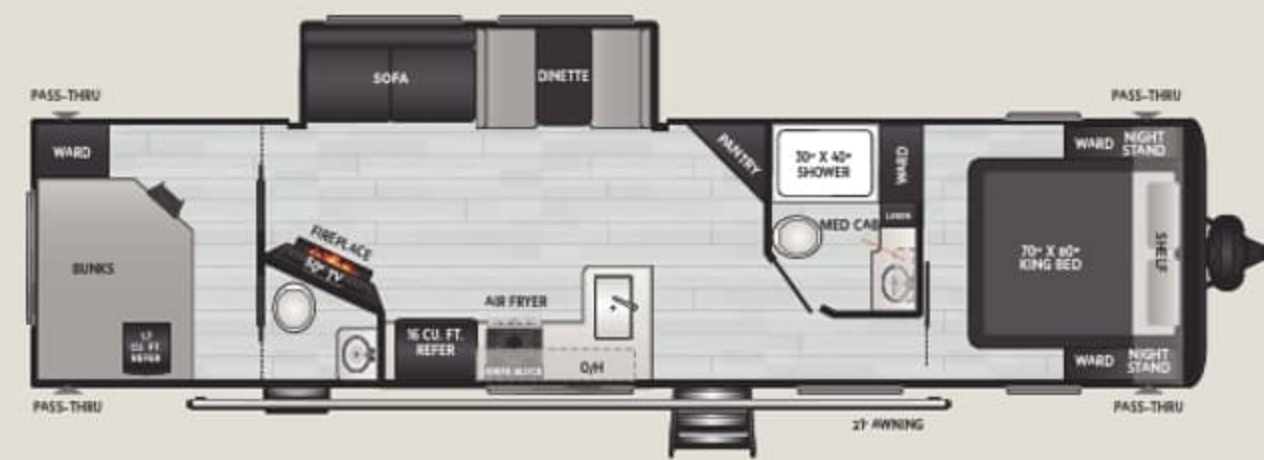

25RBS

WEIGHT 6386

LENGTH 29' 11"

25REX

WEIGHT 6324

LENGTH 29' 11"

28BHS

WEIGHT 6798

LENGTH 32' 11"

29RKS

WEIGHT 7046

LENGTH 33' 11"

32BHS

WEIGHT 7736

LENGTH 36' 11"

STANDARD FEATURES & OPTIONS

INTERIOR

- ◆ Full Depth Drawers Under Dinette
- ◆ 82" Interior Height
- ◆ 72" Slide Height
- ◆ Blackout Night Shades
- ◆ Carpet Less and Flush Floor Slideout
- ◆ Electric Fireplace
- ◆ Solid Surface Countertops
- ◆ Stainless Steel Sink
- ◆ Upgraded Drawer Sides and Bottom
- ◆ Split Sink Covers with Cutting Board & Drying Rack
- ◆ Ultra Bright LED Light Strip
- ◆ High Rise Kitchen Faucet with Pullout Sprayer
- ◆ 14" Four Speed Furrion Fan
- ◆ Elongated Porcelain Foot Flush Toilet
- ◆ Maximum Privacy with Taller Door and Header
- ◆ Upgraded Oxygenics® Fury Showerhead
- ◆ Extra Large 30x40 Shower
- ◆ 70x80 King Bed with Versatile Underbed Storage
- ◆ 15k BTU Ducted A/C
- ◆ 35k BTU furnace
- ◆ 42k BTU Suburban Tankless Water Heater
- ◆ USB A + C plugs
- ◆ 16 cu. ft 12V Refrigerator
- ◆ Air Fryer/Convection/Microwave
- ◆ 3 Burner Flush Mount Gas Range W/ Glass Cover
- ◆ Interior and Exterior LED Lighting

EXTERIOR

- ◆ .040" Smooth Front Metal
- ◆ Tinted Safety Glass Windows
- ◆ Walkable Roof
- ◆ One Piece Heated and Enclosed Underbelly
- ◆ Black Tank Flush
- ◆ Power Tongue Jack
- ◆ Electric Stabilizer Jacks
- ◆ Friction Hinge Entry Door
- ◆ LP Quick Connect
- ◆ XL Entry Assist Handle
- ◆ SolidStep Entry
- ◆ Furrion Backup Camera Prep
- ◆ Full Pass-Through Storage with Extra Tall Doors
- ◆ 54 Gallon Fresh Tank
- ◆ Exterior Shower with Hot and Cold Water
- ◆ Power Awning
- ◆ Tow Plug and Chain Holder
- ◆ SolarFlex™ Ready