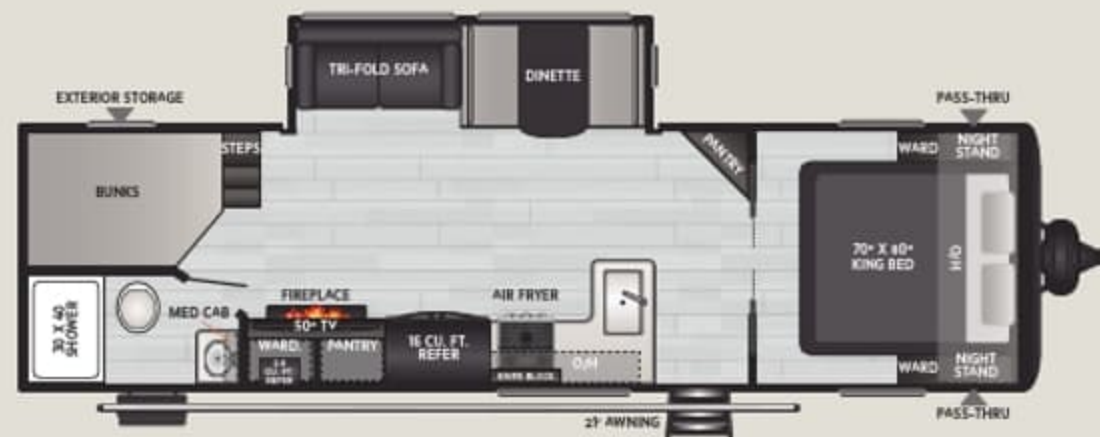

1905RB

WEIGHT 5066

LENGTH 23' 11"

2115RK

WEIGHT 5504

LENGTH 25' 11"

2600RB

WEIGHT 6335

LENGTH 30' 11"

2900BH

WEIGHT 6890

LENGTH 33' 11"

2950RL

WEIGHT 7235

LENGTH 33' 11"

STANDARD FEATURES & OPTIONS

INTERIOR

- ◆ 82" Interior Height
- ◆ 72" Slide Height
- ◆ Blackout roller shades
- ◆ Carpet Less and Flush Floor Slideout
- ◆ Solid surface countertops
- ◆ Stainless steel sink
- ◆ Upgraded Drawer Sides and Bottom
- ◆ Knife block behind range
- ◆ Split Sink Covers with Cutting Board & Drying Rack
- ◆ Ultra bright LED light strip
- ◆ High Rise Kitchen Faucet with Pullout Sprayer
- ◆ 14" four speed Furrion fan
- ◆ Elongated porcelain foot flush toilet
- ◆ 14" four speed Furrion fan
- ◆ Maximum Privacy with Taller Door and Header
- ◆ Upgraded Oxygenics® Fury Showerhead
- ◆ Extra Large 30x40 shower
- ◆ 70x80 King Bed with Versatile Underbed Storage
- ◆ 15k BTU Ducted A/C
- ◆ 42k BTU Suburban Tankless Water Heater
- ◆ Exterior speakers
- ◆ 50" LED TV
- ◆ USB A + C plugs
- ◆ 16 cubic foot 12V refrigerator

- ◆ Full Pass-through Storage with Extra Tall Doors
- ◆ 54 Gallon Fresh Tank
- ◆ Exterior Shower with Hot and Cold Water
- ◆ Power awning
- ◆ Tow Plug and Chain Holder
- ◆ Solarflex™ Protect
- ◆ Exterior Led Lighting