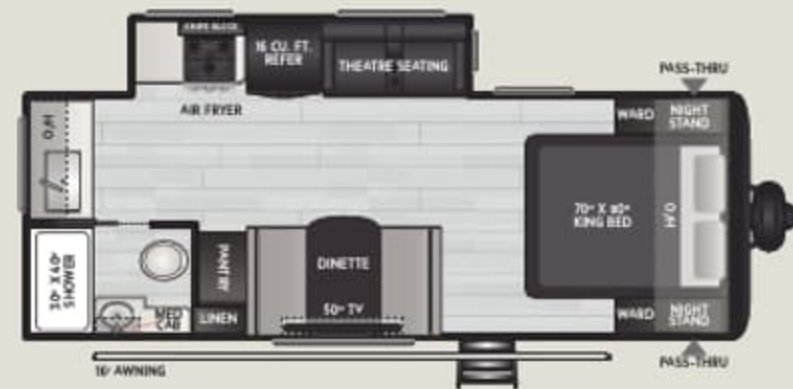

1905RB

WEIGHT 5066

LENGTH 23' 11"

2115RK

WEIGHT 5504

LENGTH 25' 11"

2600RB

WEIGHT 6335

LENGTH 30' 11"

2900BH

WEIGHT 6890

LENGTH 33' 11"

2950RL

WEIGHT 7235

LENGTH 33' 11"

STANDARD FEATURES & OPTIONS

INTERIOR

- ◆ 82" Interior Height
- ◆ 72" Slide Height
- ◆ Blackout roller shades
- ◆ Carpet Less and Flush Floor Slideout
- ◆ Solid surface countertops
- ◆ Stainless steel sink
- ◆ Upgraded Drawer Sides and Bottom
- ◆ Knife block behind range
- ◆ Split Sink Covers with Cutting Board & Drying Rack
- ◆ Ultra bright LED light strip
- ◆ High Rise Kitchen Faucet with Pullout Sprayer
- ◆ 14" four speed Furrion fan
- ◆ Elongated porcelain foot flush toilet
- ◆ 14" four speed Furrion fan
- ◆ Maximum Privacy with Taller Door and Header
- ◆ Upgraded Oxygenics® Fury Showerhead
- ◆ Extra Large 30x40 shower
- ◆ 70x80 King Bed with Versatile Underbed Storage
- ◆ 15k BTU Ducted A/C
- ◆ 42k BTU Suburban Tankless Water Heater
- ◆ Exterior speakers
- ◆ 50" LED TV
- ◆ USB A + C plugs
- ◆ 16 cubic foot 12V refrigerator

- ◆ Full Pass-through Storage with Extra Tall Doors
- ◆ 54 Gallon Fresh Tank
- ◆ Exterior Shower with Hot and Cold Water
- ◆ Power awning
- ◆ Tow Plug and Chain Holder
- ◆ Solarflex™ Protect
- ◆ Exterior Led Lighting