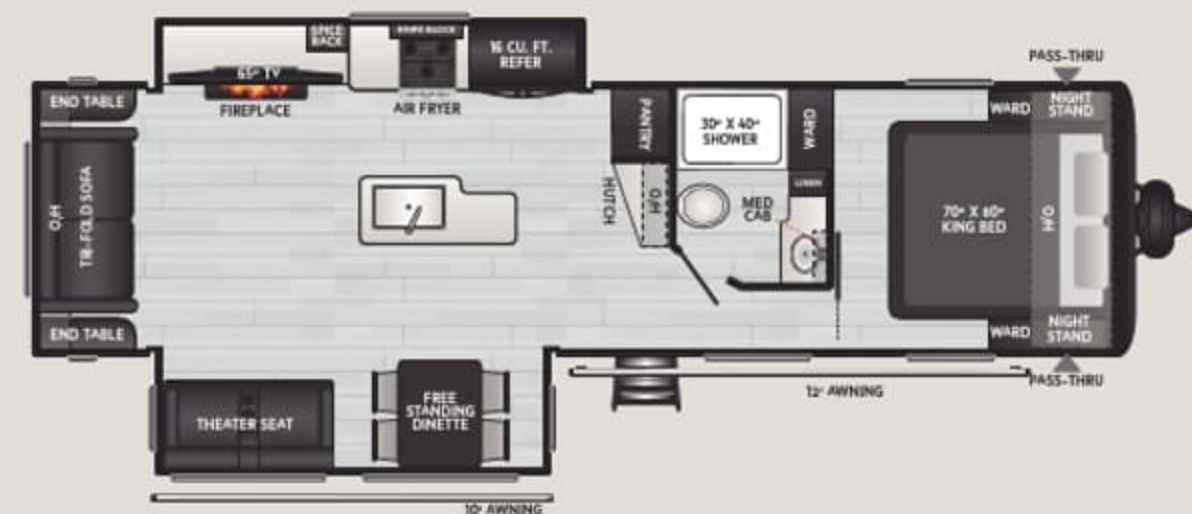

1905RB

WEIGHT 5066

LENGTH 23' 11"

2115RK

WEIGHT 5504

LENGTH 25' 11"

2600RB

WEIGHT 6335

LENGTH 30' 11"

2900BH

WEIGHT 6890

LENGTH 33' 11"

2950RL

WEIGHT 7235

LENGTH 33' 11"

STANDARD FEATURES & OPTIONS

INTERIOR

- ◆ 82" Interior Height
- ◆ 72" Slide Height
- ◆ Blackout roller shades
- ◆ Carpet Less and Flush Floor Slideout
- ◆ Solid surface countertops
- ◆ Stainless steel sink
- ◆ Upgraded Drawer Sides and Bottom
- ◆ Knife block behind range
- ◆ Split Sink Covers with Cutting Board & Drying Rack
- ◆ Ultra bright LED light strip
- ◆ High Rise Kitchen Faucet with Pullout Sprayer
- ◆ 14" four speed Furrion fan
- ◆ Elongated porcelain foot flush toilet
- ◆ 14" four speed Furrion fan
- ◆ Maximum Privacy with Taller Door and Header
- ◆ Upgraded Oxygenics® Fury Showerhead
- ◆ Extra Large 30x40 shower
- ◆ 70x80 King Bed with Versatile Underbed Storage
- ◆ 15k BTU Ducted A/C
- ◆ 42k BTU Suburban Tankless Water Heater
- ◆ Exterior speakers
- ◆ 50" LED TV
- ◆ USB A + C plugs
- ◆ 16 cubic foot 12V refrigerator

- ◆ Full Pass-through Storage with Extra Tall Doors
- ◆ 54 Gallon Fresh Tank
- ◆ Exterior Shower with Hot and Cold Water
- ◆ Power awning
- ◆ Tow Plug and Chain Holder
- ◆ Solarflex™ Protect
- ◆ Exterior Led Lighting