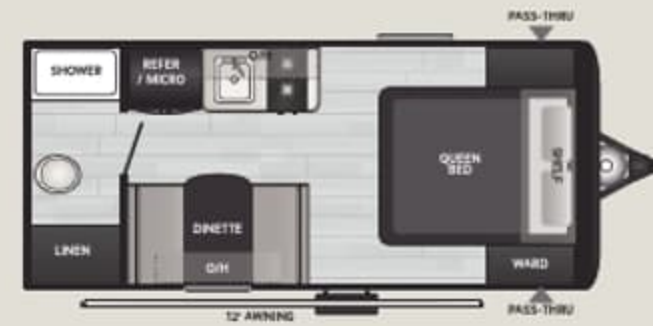

17BX WEIGHT 2745 LENGTH 20' 1"

17RX WEIGHT 2695 LENGTH 20' 5"

18RX WEIGHT 3875 LENGTH 22' 3"

21RX WEIGHT 4465 LENGTH 25' 4"

22BX WEIGHT 4620 LENGTH 26' 9"

26BX WEIGHT 5065 LENGTH 30' 3"

29BX WEIGHT 5925 LENGTH 33' 6"

STANDARD FEATURES & OPTIONS

INTERIOR

- ◆ 78" Interior Height
- ◆ Blackout Night Shades
- ◆ Dedicated Trash Can Storage
- ◆ 60" x 74" Queen Bed with Underbed Storage
- ◆ Bedside Outlets
- ◆ Wardrobe for Hanging Storage
- ◆ USB A + C Plugs
- ◆ 3.3 Cu. Ft. or 10.6 cu. ft. 12V Refrigerator
- ◆ Microwave
- ◆ 2-Burner Gas Range
- ◆ Interior LED Lighting