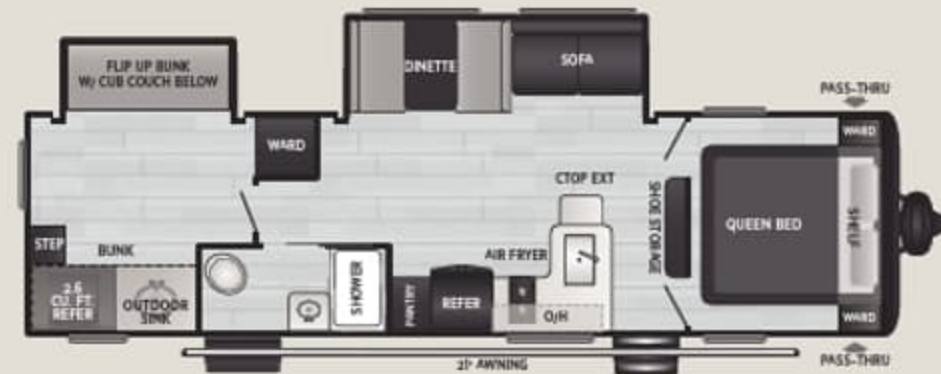

17BX WEIGHT 2745 LENGTH 20' 1"

17RX WEIGHT 2695 LENGTH 20' 5"

18RX WEIGHT 3875 LENGTH 22' 3"

21RX WEIGHT 4465 LENGTH 25' 4"

22BX WEIGHT 4620 LENGTH 26' 9"

26BX WEIGHT 5065 LENGTH 30' 3"

29BX WEIGHT 5925 LENGTH 33' 6"

STANDARD FEATURES & OPTIONS

INTERIOR

- ◆ 78" Interior Height
- ◆ Blackout Night Shades
- ◆ Dedicated Trash Can Storage
- ◆ 60" x 74" Queen Bed with Underbed Storage
- ◆ Bedside Outlets
- ◆ Wardrobe for Hanging Storage
- ◆ USB A + C Plugs
- ◆ 3.3 Cu. Ft. or 10.6 cu. ft. 12V Refrigerator
- ◆ Microwave
- ◆ 2-Burner Gas Range
- ◆ Interior LED Lighting