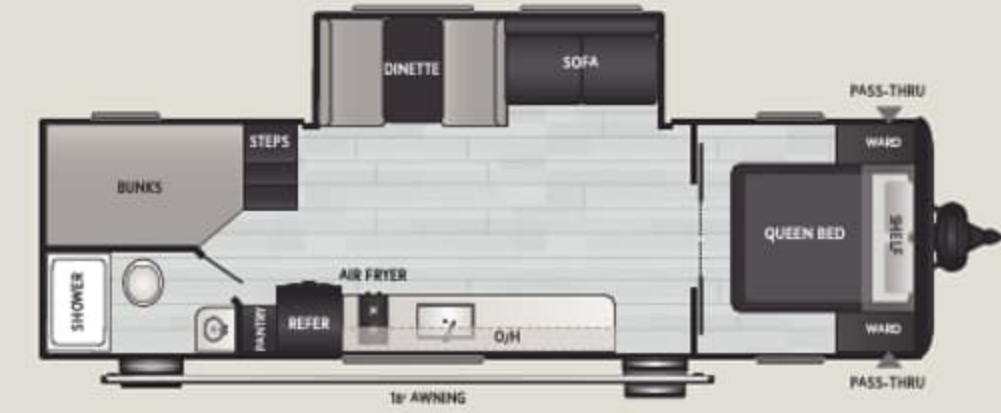

17BX WEIGHT 2745 LENGTH 20' 1"

17RX WEIGHT 2695 LENGTH 20' 5"

18RX WEIGHT 3875 LENGTH 22' 3"

21RX WEIGHT 4465 LENGTH 25' 4"

22BX WEIGHT 4620 LENGTH 26' 9"

26BX WEIGHT 5065 LENGTH 30' 3"

29BX WEIGHT 5925 LENGTH 33' 6"

STANDARD FEATURES & OPTIONS

INTERIOR

- ◆ 78" Interior Height
- ◆ Blackout Night Shades
- ◆ Dedicated Trash Can Storage
- ◆ 60" x 74" Queen Bed with Underbed Storage
- ◆ Bedside Outlets
- ◆ Wardrobe for Hanging Storage
- ◆ USB A + C Plugs
- ◆ 3.3 Cu. Ft. or 10.6 cu. ft. 12V Refrigerator
- ◆ Microwave
- ◆ 2-Burner Gas Range
- ◆ Interior LED Lighting

EXTERIOR

- ◆ Tinted Safety Glass Windows
- ◆ Walkable Roof
- ◆ Friction Hinge Entry Door
- ◆ Furrion Backup Camera Prep
- ◆ Full Pass-through Storage
- ◆ Power Awning
- ◆ SolarFlex™ Ready
- ◆ 20K BTU Furnace (35K BTU on 25B & 27B)
- ◆ 42K BTU Suburban Tankless Water Heater
- ◆ Exterior LED Lighting