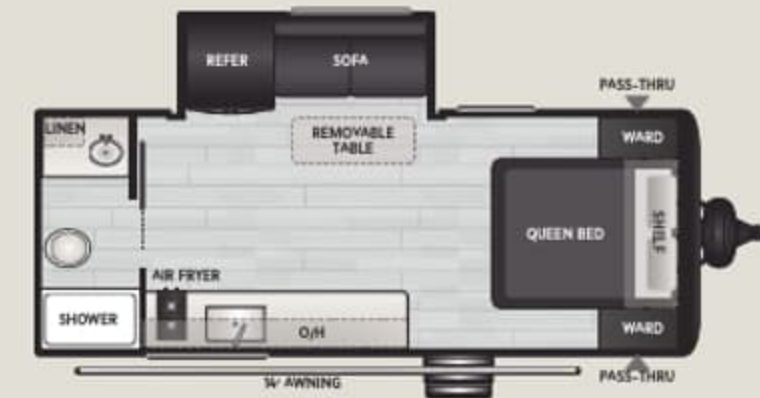

17BX WEIGHT 2745 LENGTH 20' 1"

17RX WEIGHT 2695 LENGTH 20' 5"

18RX WEIGHT 3875 LENGTH 22' 3"

21RX WEIGHT 4465 LENGTH 25' 4"

22BX WEIGHT 4620 LENGTH 26' 9"

26BX WEIGHT 5065 LENGTH 30' 3"

29BX WEIGHT 5925 LENGTH 33' 6"

STANDARD FEATURES & OPTIONS

INTERIOR

- ◆ 78" Interior Height
- ◆ Blackout Night Shades
- ◆ Dedicated Trash Can Storage
- ◆ 60" x 74" Queen Bed with Underbed Storage
- ◆ Bedside Outlets
- ◆ Wardrobe for Hanging Storage
- ◆ USB A + C Plugs
- ◆ 3.3 Cu. Ft. or 10.6 cu. ft. 12V Refrigerator
- ◆ Microwave
- ◆ 2-Burner Gas Range
- ◆ Interior LED Lighting