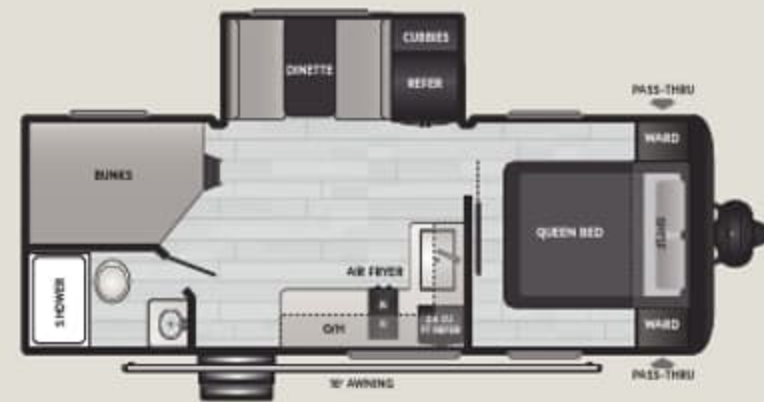

17BX WEIGHT 2745 LENGTH 20' 1"

17RX WEIGHT 2695 LENGTH 20' 5"

18RX WEIGHT 3875 LENGTH 22' 3"

21RX WEIGHT 4465 LENGTH 25' 4"

22BX WEIGHT 4620 LENGTH 26' 9"

26BX WEIGHT 5065 LENGTH 30' 3"

29BX WEIGHT 5925 LENGTH 33' 6"

STANDARD FEATURES & OPTIONS

INTERIOR

- ◆ 78" Interior Height
- ◆ Blackout Night Shades
- ◆ Dedicated Trash Can Storage
- ◆ 60" x 74" Queen Bed with Underbed Storage
- ◆ Bedside Outlets
- ◆ Wardrobe for Hanging Storage
- ◆ USB A + C Plugs
- ◆ 3.3 Cu. Ft. or 10.6 cu. ft. 12V Refrigerator
- ◆ Microwave
- ◆ 2-Burner Gas Range
- ◆ Interior LED Lighting

EXTERIOR

- ◆ Tinted Safety Glass Windows
- ◆ Walkable Roof
- ◆ Friction Hinge Entry Door
- ◆ Furrion Backup Camera Prep
- ◆ Full Pass-through Storage
- ◆ Power Awning
- ◆ SolarFlex™ Ready
- ◆ 20K BTU Furnace (35K BTU on 25B & 27B)
- ◆ 42K BTU Suburban Tankless Water Heater
- ◆ Exterior LED Lighting