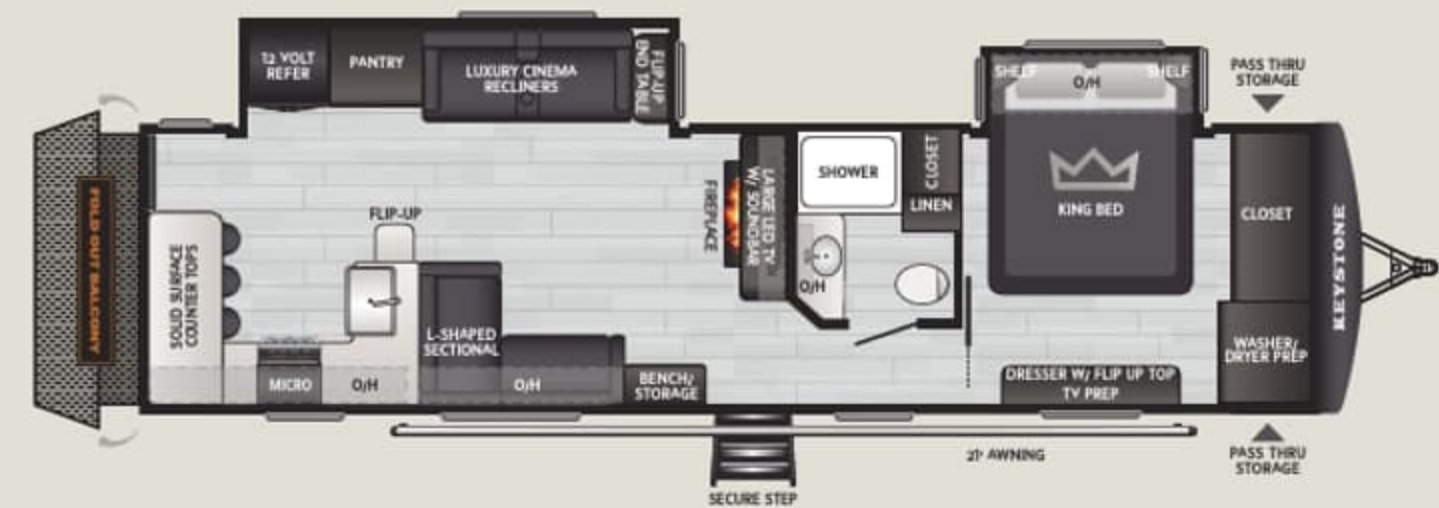

2600FK | WEIGHT 7140 | LENGTH 30' 10"

3100RE | WEIGHT 8279 | LENGTH 35' 11"

3300BK | WEIGHT 8434 | LENGTH 37' 11"

3360BK | WEIGHT 8355 | LENGTH 37' 9"

NEW

STANDARD FEATURES & OPTIONS

INTERIOR

- ◆ NEW Bespoke Herringbone Headboard with Matching Premium Washable Bunk Mats
- ◆ NEW Solarium Skylight Above Every Shower & Tub
- ◆ NEW Adult Rated Bunks up to 500 lbs.
- ◆ NEW Combo Microwave and Air Fryer/ Convection Oven
- ◆ Cedar Frost Interior Decor
- ◆ Interior Line Lights w/ Dimmer
- ◆ Upgraded Hardwood Window Trim & Sills
- ◆ Premium Pull Down Roller Shades
- ◆ Stainless Steel Farm Sink
- ◆ Waterfall Kitchen Faucet w/ Pull-Out Sprayer
- ◆ Solid Surface Kitchen Countertops
- ◆ Rainfall Shower Head
- ◆ Porcelain Foot-Flush Toilet
- ◆ Residential 60" x 80" Queen Bed (SELECT MODELS)
- ◆ Residential 70" x 80" King Bed (SELECT MODELS)
- ◆ Residential-Style Bathroom Countertops
- ◆ LED Lights Throughout
- ◆ 12V Smart TV, FM, AUX Input, Bluetooth w/ Built in Sound Bar

EXTERIOR

- ◆ NEW Edge View Exterior Line Lighting w/ Integrated 72" Brake Lights
- ◆ NEW Tow Chain & 7-Way Plug Holder
- ◆ NEW Keyed A-Like Locking System
- ◆ NEW Rear Accessory Hitch Rated at 300 lbs.
- ◆ NEW Lippert® On-The-Go™ Ladder Prep
- ◆ NEW Upgraded Composite Solid Entry Steps
- ◆ NEW Extra Long 40ft Spray Hose w/ Outside Shower w/ Hot & Cold
- ◆ High Impact Thermoset Resin Painted Front Cap w/ Rock Guard
- ◆ Dexter® Torsion Axle Rubber Ride Suspension w/ 10-Year Warranty
- ◆ Goodyear Endurance® Tires
- ◆ Premium Aluminum Wheels
- ◆ Heated and Enclosed Underbelly
- ◆ 4-Point Power Stabilizer Jacks w/LED Light
- ◆ Over Sized Entry Door Grab Handle
- ◆ Power Tongue Jack
- ◆ Glass Entry Door Featuring Built-In Shade Privacy System
- ◆ 80% Tinted Safety Glass Window
- ◆ Outdoor Kitchen w/ Griddle Cooktop & Mini Refrigerator (SELECT MODELS)
- ◆ Convenience Center Integrated into Pass Thru Storage
- ◆ JBL® Exterior Speakers
- ◆ 12V Color-Coded Wiring
- ◆ SolarFlex™ Protect