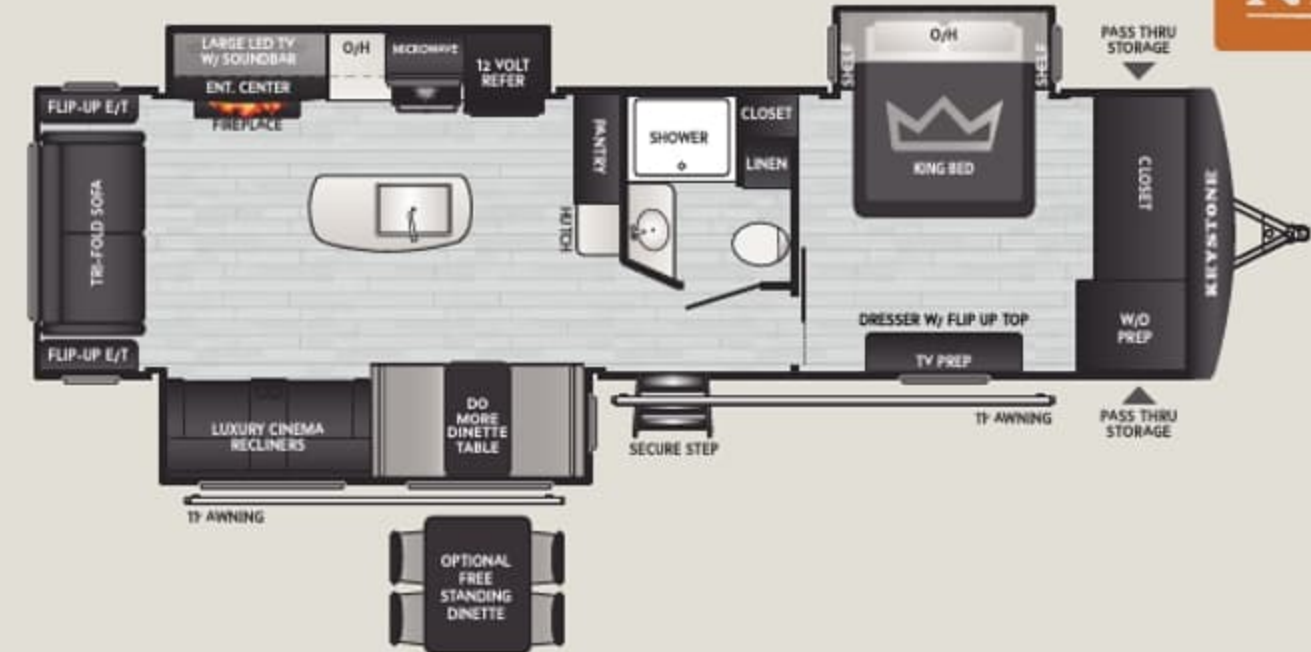

2600FK | WEIGHT 7140 | LENGTH 30' 10"

3100RE | WEIGHT 8279 | LENGTH 35' 11"

3300BK | WEIGHT 8434 | LENGTH 37' 11"

3360BK | WEIGHT 8355 | LENGTH 37' 9"

NEW

STANDARD FEATURES & OPTIONS

INTERIOR

- ◆ NEW Bespoke Herringbone Headboard with Matching Premium Washable Bunk Mats
- ◆ NEW Solarium Skylight Above Every Shower & Tub
- ◆ NEW Adult Rated Bunks up to 500 lbs.
- ◆ NEW Combo Microwave and Air Fryer/ Convection Oven
- ◆ Cedar Frost Interior Decor
- ◆ Interior Line Lights w/ Dimmer
- ◆ Upgraded Hardwood Window Trim & Sills
- ◆ Premium Pull Down Roller Shades
- ◆ Stainless Steel Farm Sink
- ◆ Waterfall Kitchen Faucet w/ Pull-Out Sprayer
- ◆ Solid Surface Kitchen Countertops
- ◆ Rainfall Shower Head
- ◆ Porcelain Foot-Flush Toilet
- ◆ Residential 60" x 80" Queen Bed (SELECT MODELS)
- ◆ Residential 70" x 80" King Bed (SELECT MODELS)
- ◆ Residential-Style Bathroom Countertops
- ◆ LED Lights Throughout
- ◆ 12V Smart TV, FM, AUX Input, Bluetooth w/ Built in Sound Bar

EXTERIOR

- ◆ NEW Edge View Exterior Line Lighting w/ Integrated 72" Brake Lights
- ◆ NEW Tow Chain & 7-Way Plug Holder
- ◆ NEW Keyed A-Like Locking System
- ◆ NEW Rear Accessory Hitch Rated at 300 lbs.
- ◆ NEW Lippert® On-The-Go™ Ladder Prep
- ◆ NEW Upgraded Composite Solid Entry Steps
- ◆ NEW Extra Long 40ft Spray Hose w/ Outside Shower w/ Hot & Cold
- ◆ High Impact Thermoset Resin Painted Front Cap w/ Rock Guard
- ◆ Dexter® Torsion Axle Rubber Ride Suspension w/ 10-Year Warranty
- ◆ Goodyear Endurance® Tires
- ◆ Premium Aluminum Wheels
- ◆ Heated and Enclosed Underbelly
- ◆ 4-Point Power Stabilizer Jacks w/LED Light
- ◆ Over Sized Entry Door Grab Handle
- ◆ Power Tongue Jack
- ◆ Glass Entry Door Featuring Built-In Shade Privacy System
- ◆ 80% Tinted Safety Glass Window
- ◆ Outdoor Kitchen w/ Griddle Cooktop & Mini Refrigerator (SELECT MODELS)
- ◆ Convenience Center Integrated into Pass Thru Storage
- ◆ JBL® Exterior Speakers
- ◆ 12V Color-Coded Wiring
- ◆ SolarFlex™ Protect