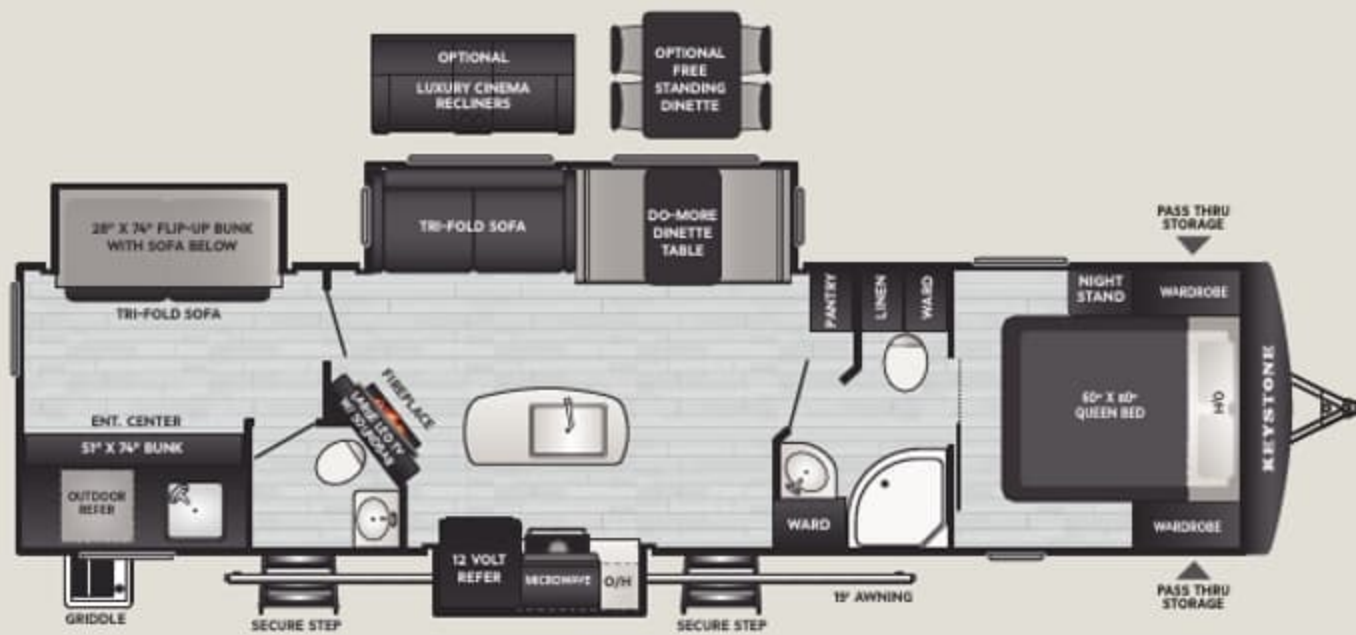

2600FK | WEIGHT 7140 | LENGTH 30' 10"

3100RE | WEIGHT 8279 | LENGTH 35' 11"

3300BK | WEIGHT 8434 | LENGTH 37' 11"

3360BK | WEIGHT 8355 | LENGTH 37' 9"

NEW

STANDARD FEATURES & OPTIONS

INTERIOR

- ◆ NEW Bespoke Herringbone Headboard with Matching Premium Washable Bunk Mats
- ◆ NEW Solarium Skylight Above Every Shower & Tub
- ◆ NEW Adult Rated Bunks up to 500 lbs.
- ◆ NEW Combo Microwave and Air Fryer/ Convection Oven
- ◆ Cedar Frost Interior Decor
- ◆ Interior Line Lights w/ Dimmer
- ◆ Upgraded Hardwood Window Trim & Sills
- ◆ Premium Pull Down Roller Shades
- ◆ Stainless Steel Farm Sink
- ◆ Waterfall Kitchen Faucet w/ Pull-Out Sprayer
- ◆ Solid Surface Kitchen Countertops
- ◆ Rainfall Shower Head
- ◆ Porcelain Foot-Flush Toilet
- ◆ Residential 60" x 80" Queen Bed (SELECT MODELS)
- ◆ Residential 70" x 80" King Bed (SELECT MODELS)
- ◆ Residential-Style Bathroom Countertops
- ◆ LED Lights Throughout
- ◆ 12V Smart TV, FM, AUX Input, Bluetooth w/ Built in Sound Bar

EXTERIOR

- ◆ NEW Edge View Exterior Line Lighting w/ Integrated 72" Brake Lights
- ◆ NEW Tow Chain & 7-Way Plug Holder
- ◆ NEW Keyed A-Like Locking System
- ◆ NEW Rear Accessory Hitch Rated at 300 lbs.
- ◆ NEW Lippert® On-The-Go™ Ladder Prep
- ◆ NEW Upgraded Composite Solid Entry Steps
- ◆ NEW Extra Long 40ft Spray Hose w/ Outside Shower w/ Hot & Cold
- ◆ High Impact Thermoset Resin Painted Front Cap w/ Rock Guard
- ◆ Dexter® Torsion Axle Rubber Ride Suspension w/ 10-Year Warranty
- ◆ Goodyear Endurance® Tires
- ◆ Premium Aluminum Wheels
- ◆ Heated and Enclosed Underbelly
- ◆ 4-Point Power Stabilizer Jacks w/LED Light
- ◆ Over Sized Entry Door Grab Handle
- ◆ Power Tongue Jack
- ◆ Glass Entry Door Featuring Built-In Shade Privacy System
- ◆ 80% Tinted Safety Glass Window
- ◆ Outdoor Kitchen w/ Griddle Cooktop & Mini Refrigerator (SELECT MODELS)
- ◆ Convenience Center Integrated into Pass Thru Storage
- ◆ JBL® Exterior Speakers
- ◆ 12V Color-Coded Wiring
- ◆ SolarFlex™ Protect