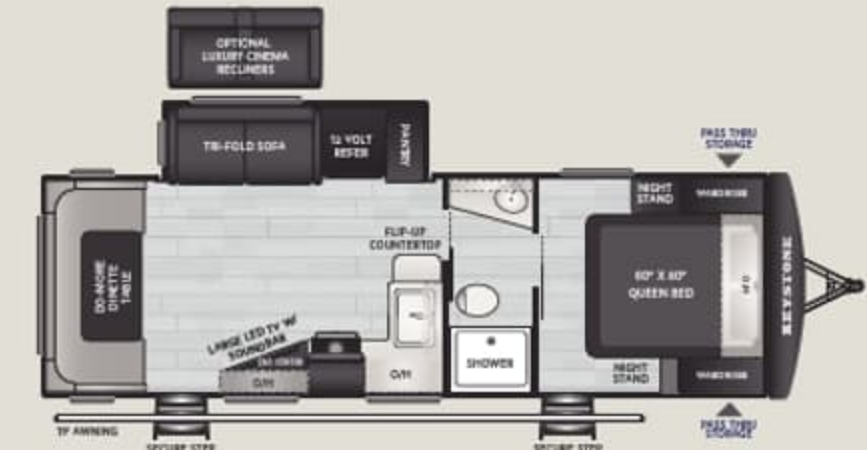

229BH | WEIGHT 5647 | LENGTH 27' 0"

2450RK | WEIGHT 6065 | LENGTH 28' 8"

253RD | WEIGHT 6005 | LENGTH 29' 10"

2605RB | WEIGHT 6956 | LENGTH 30' 6"

2870RL | WEIGHT 7399 | LENGTH 32' 7"

2900BH | WEIGHT 6956 | LENGTH 33' 3"

3401QD | WEIGHT 8289 | LENGTH 38' 11"

STANDARD FEATURES & OPTIONS

INTERIOR

- ◆ NEW Bespoke Herringbone Headboard with Matching Premium Washable Bunk Mats
- ◆ NEW Solarium Skylight Above Every Shower & Tub
- ◆ NEW Adult Rated Bunks up to 500 lbs.
- ◆ NEW Combo Microwave and Air Fryer/ Convection Oven
- ◆ NEW Upper Cabinetry Hardware
- ◆ Cedar Frost Interior Decor
- ◆ Interior Line Lights w/ Dimmer
- ◆ Upgraded Hardwood Window Trim and Sills
- ◆ Stainless Steel Farm Sink
- ◆ Waterfall Kitchen Faucet w/ Pull-Out Sprayer
- ◆ Rainfall Shower Head
- ◆ Porcelain Foot-Flush Toilet
- ◆ Residential 60" x 80" Queen Bed
- ◆ Premium Pull Down Roller Shades
- ◆ 68" Tri-Fold Sofa (Select Models)
- ◆ Residential-Style Bathroom Countertops
- ◆ Fireplace (Select Models)
- ◆ LED Lighting Throughout
- ◆ Seamless Kitchen Countertops
- ◆ 10 cu. ft. French Door 12V Refrigerator
- ◆ 12V Smart TV, FM, AUX Input, Bluetooth w/ Built in Sound Bar
- ◆ 3-Burner High Output Range W/ Glass-Top and Oven

OPTIONS

- ◆ 15K BTU A/C
- ◆ 2nd 13.5K BTU A/C (SELECT MODELS)
- ◆ SolarFlex™ Discover
- ◆ Dragonfly® Energy Lithium-Ion Heated Batteries
- ◆ Theater Seating IPO Tri-Fold Sofa (SELECT MODELS)
- ◆ Freestanding Table & Chair IPO Booth Dinette (SELECT MODELS)