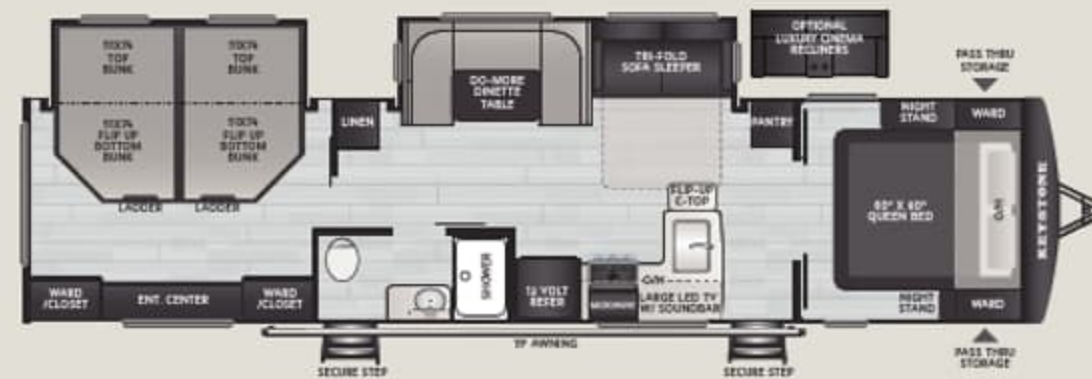

229BH | WEIGHT 5647 | LENGTH 27' 0"

2450RK | WEIGHT 6065 | LENGTH 28' 8"

253RD | WEIGHT 6005 | LENGTH 29' 10"

2605RB | WEIGHT 6956 | LENGTH 30' 6"

2870RL | WEIGHT 7399 | LENGTH 32' 7"

2900BH | WEIGHT 6956 | LENGTH 33' 3"

3401QD | WEIGHT 8289 | LENGTH 38' 11"

STANDARD FEATURES & OPTIONS

INTERIOR

- ◆ NEW Bespoke Herringbone Headboard with Matching Premium Washable Bunk Mats
- ◆ NEW Solarium Skylight Above Every Shower & Tub
- ◆ NEW Adult Rated Bunks up to 500 lbs.
- ◆ NEW Combo Microwave and Air Fryer/ Convection Oven
- ◆ NEW Upper Cabinetry Hardware
- ◆ Cedar Frost Interior Decor
- ◆ Interior Line Lights w/ Dimmer
- ◆ Upgraded Hardwood Window Trim and Sills
- ◆ Stainless Steel Farm Sink
- ◆ Waterfall Kitchen Faucet w/ Pull-Out Sprayer
- ◆ Rainfall Shower Head
- ◆ Porcelain Foot-Flush Toilet
- ◆ Residential 60" x 80" Queen Bed
- ◆ Premium Pull Down Roller Shades
- ◆ 68" Tri-Fold Sofa (Select Models)
- ◆ Residential-Style Bathroom Countertops
- ◆ Fireplace (Select Models)
- ◆ LED Lighting Throughout
- ◆ Seamless Kitchen Countertops
- ◆ 10 cu. ft. French Door 12V Refrigerator
- ◆ 12V Smart TV, FM, AUX Input, Bluetooth w/ Built in Sound Bar
- ◆ 3-Burner High Output Range W/ Glass-Top and Oven

OPTIONS

- ◆ 15K BTU A/C
- ◆ 2nd 13.5K BTU A/C (SELECT MODELS)
- ◆ SolarFlex™ Discover
- ◆ Dragonfly® Energy Lithium-Ion Heated Batteries
- ◆ Theater Seating IPO Tri-Fold Sofa (SELECT MODELS)
- ◆ Freestanding Table & Chair IPO Booth Dinette (SELECT MODELS)