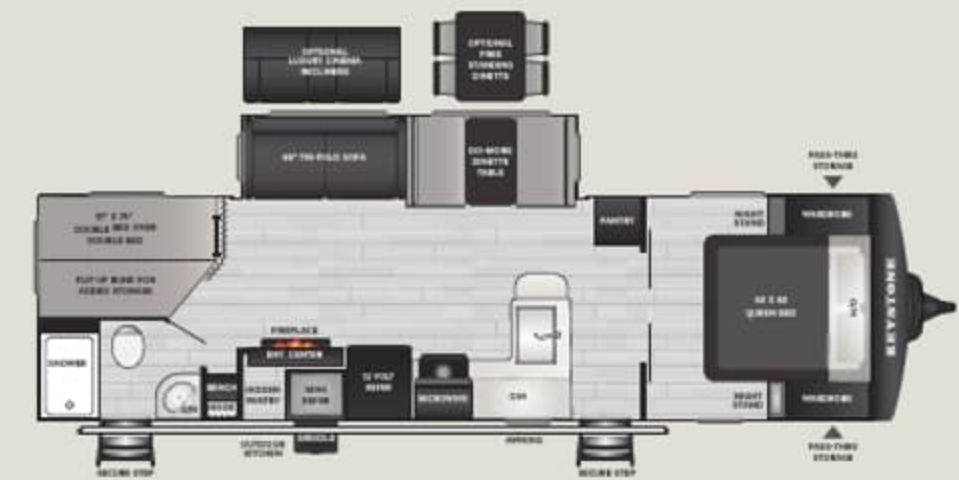

229BH | WEIGHT 5647 | LENGTH 27' 0"

2450RK | WEIGHT 6065 | LENGTH 28' 8"

253RD | WEIGHT 6005 | LENGTH 29' 10"

2605RB | WEIGHT 6956 | LENGTH 30' 6"

2870RL | WEIGHT 7399 | LENGTH 32' 7"

2900BH | WEIGHT 6956 | LENGTH 33' 3"

3401QD | WEIGHT 8289 | LENGTH 38' 11"

STANDARD FEATURES & OPTIONS

INTERIOR

- ◆ NEW Bespoke Herringbone Headboard with Matching Premium Washable Bunk Mats
- ◆ NEW Solarium Skylight Above Every Shower & Tub
- ◆ NEW Adult Rated Bunks up to 500 lbs.
- ◆ NEW Combo Microwave and Air Fryer/ Convection Oven
- ◆ NEW Upper Cabinetry Hardware
- ◆ Cedar Frost Interior Decor
- ◆ Interior Line Lights w/ Dimmer
- ◆ Upgraded Hardwood Window Trim and Sills
- ◆ Stainless Steel Farm Sink
- ◆ Waterfall Kitchen Faucet w/ Pull-Out Sprayer
- ◆ Rainfall Shower Head
- ◆ Porcelain Foot-Flush Toilet
- ◆ Residential 60" x 80" Queen Bed
- ◆ Premium Pull Down Roller Shades
- ◆ 68" Tri-Fold Sofa (Select Models)
- ◆ Residential-Style Bathroom Countertops
- ◆ Fireplace (Select Models)
- ◆ LED Lighting Throughout
- ◆ Seamless Kitchen Countertops
- ◆ 10 cu. ft. French Door 12V Refrigerator
- ◆ 12V Smart TV, FM, AUX Input, Bluetooth w/ Built in Sound Bar
- ◆ 3-Burner High Output Range W/ Glass-Top and Oven

OPTIONS

- ◆ 15K BTU A/C
- ◆ 2nd 13.5K BTU A/C (SELECT MODELS)
- ◆ SolarFlex™ Discover
- ◆ Dragonfly® Energy Lithium-Ion Heated Batteries
- ◆ Theater Seating IPO Tri-Fold Sofa (SELECT MODELS)
- ◆ Freestanding Table & Chair IPO Booth Dinette (SELECT MODELS)