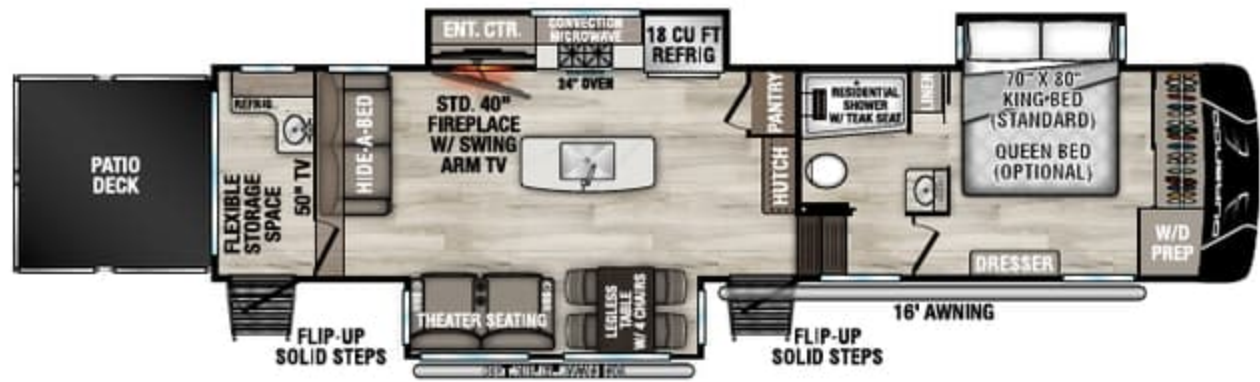

DURANGO

FULL PROFILE LUXURY FIFTH WHEELS

RECREATIONAL VEHICLES

D281RKD UVW - 9,910 | Exterior Length - 33' 6" | Sleeps - 4

D301RLT
UVW - 11,050 | Exterior Length - 34' 3" | Sleeps - 4

NEW
D302RLT
UVW - 11,500 | Exterior Length - 35' 2" | Sleeps - 4

D321RKT
UVW - 11,080 | Exterior Length - 34' 10" | Sleeps - 4

D326RLT
UVW - 11,110 | Exterior Length - 37' 7" | Sleeps - 6

2026 DURANGO

D333RLT

UVW - 11,600 | Exterior Length - 37' 10" | Sleeps - 4

NEW

D339MLT

UVW - 11,770 | Exterior Length - 37' 6" | Sleeps - 4

D341RPT

UVW - 12,420 | Exterior Length - 37' 11" | Sleeps - 4

D348BHF

UVW - 13,830 | Exterior Length - 42' 2" | Sleeps - 11

Durango

985 N 900 W SHIPSHEWANA, IN 46565