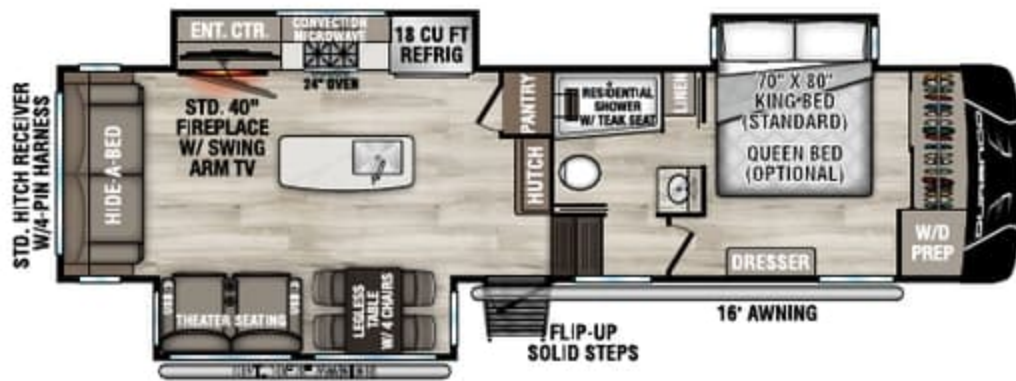

DURANGO

FULL PROFILE LUXURY FIFTH WHEELS

RECREATIONAL VEHICLES

D281RKD UVW - 9,910 | Exterior Length - 33' 6" | Sleeps - 4

D301RLT
UVW - 11,050 | Exterior Length - 34' 3" | Sleeps - 4

NEW
D302RLT
UVW - 11,500 | Exterior Length - 35' 2" | Sleeps - 4

D321RKT
UVW - 11,080 | Exterior Length - 34' 10" | Sleeps - 4

D326RLT
UVW - 11,110 | Exterior Length - 37' 7" | Sleeps - 6

2026 DURANGO

D333RLT

UVW - 11,600 | Exterior Length - 37' 10" | Sleeps - 4

NEW

D339MLT

UVW - 11,770 | Exterior Length - 37' 6" | Sleeps - 4

D341RPT

UVW - 12,420 | Exterior Length - 37' 11" | Sleeps - 4

D348BHF

UVW - 13,830 | Exterior Length - 42' 2" | Sleeps - 11

Durango

985 N 900 W SHIPSHEWANA, IN 46565