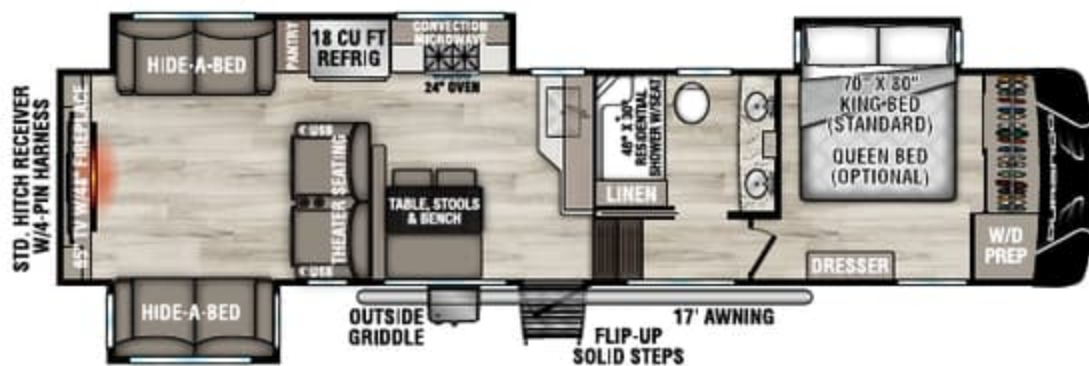

DURANGO

FULL PROFILE LUXURY FIFTH WHEELS

RECREATIONAL VEHICLES

D281RKD UVW - 9,910 | Exterior Length - 33' 6" | Sleeps - 4

D301RLT
UVW - 11,050 | Exterior Length - 34' 3" | Sleeps - 4

NEW
D302RLT
UVW - 11,500 | Exterior Length - 35' 2" | Sleeps - 4

D321RKT
UVW - 11,080 | Exterior Length - 34' 10" | Sleeps - 4

D326RLT
UVW - 11,110 | Exterior Length - 37' 7" | Sleeps - 6

2026 DURANGO

D333RLT

UVW - 11,600 | Exterior Length - 37' 10" | Sleeps - 4

NEW

D339MLT

UVW - 11,770 | Exterior Length - 37' 6" | Sleeps - 4

D341RPT

UVW - 12,420 | Exterior Length - 37' 11" | Sleeps - 4

D348BHF

UVW - 13,830 | Exterior Length - 42' 2" | Sleeps - 11

Durango

985 N 900 W SHIPSHEWANA, IN 46565