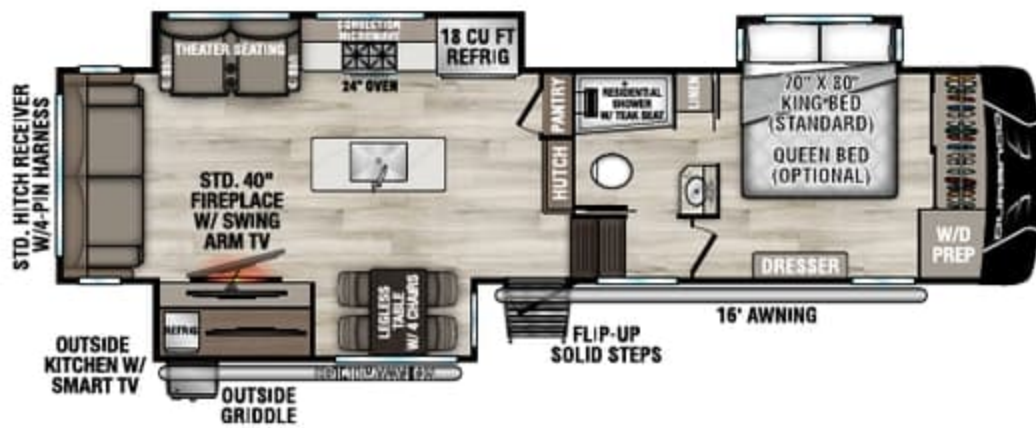

DURANGO

FULL PROFILE LUXURY FIFTH WHEELS

RECREATIONAL VEHICLES

D281RKD UVW - 9,910 | Exterior Length - 33' 6" | Sleeps - 4

D301RLT
UVW - 11,050 | Exterior Length - 34' 3" | Sleeps - 4

NEW
D302RLT
UVW - 11,500 | Exterior Length - 35' 2" | Sleeps - 4

D321RKT
UVW - 11,080 | Exterior Length - 34' 10" | Sleeps - 4

D326RLT
UVW - 11,110 | Exterior Length - 37' 7" | Sleeps - 6

2026 DURANGO

D333RLT

UVW - 11,600 | Exterior Length - 37' 10" | Sleeps - 4

NEW

D339MLT

UVW - 11,770 | Exterior Length - 37' 6" | Sleeps - 4

D341RPT

UVW - 12,420 | Exterior Length - 37' 11" | Sleeps - 4

D348BHF

UVW - 13,830 | Exterior Length - 42' 2" | Sleeps - 11

Durango

985 N 900 W SHIPSHEWANA, IN 46565