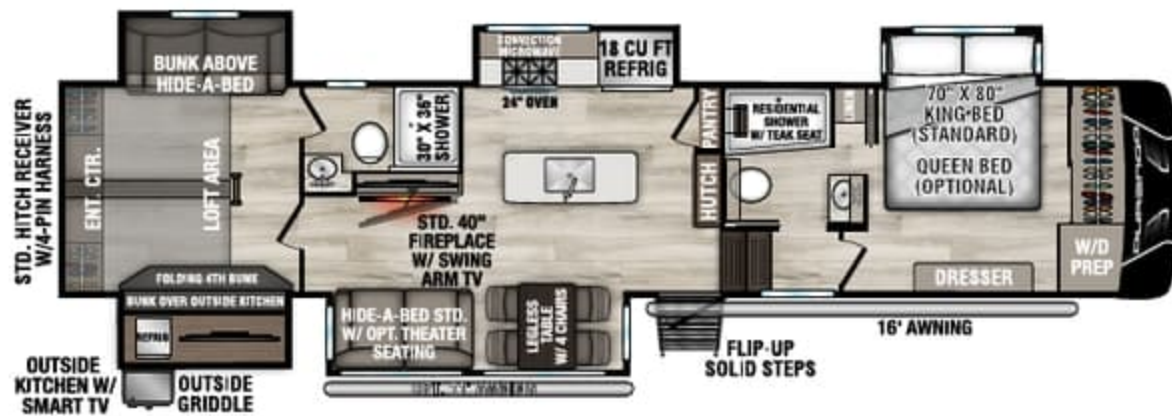

D321RKT
UVW - 11,080 | Exterior Length - 34' 10" | Sleeps - 4

D326RLT
UVW - 11,110 | Exterior Length - 37' 7" | Sleeps - 6

2026 DURANGO

D333RLT

UVW - 11,600 | Exterior Length - 37' 10" | Sleeps - 4

NEW

D339MLT

UVW - 11,770 | Exterior Length - 37' 6" | Sleeps - 4

D341RPT

UVW - 12,420 | Exterior Length - 37' 11" | Sleeps - 4

D348BHF

UVW - 13,830 | Exterior Length - 42' 2" | Sleeps - 11

Durango

985 N 900 W SHIPSHEWANA, IN 46565