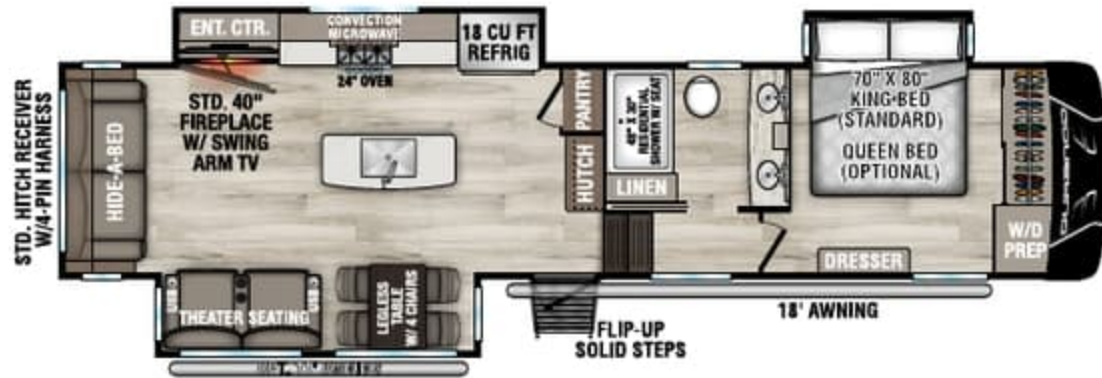

DURANGO

FULL PROFILE LUXURY FIFTH WHEELS

RECREATIONAL VEHICLES

D281RKD UVW - 9,910 | Exterior Length - 33' 6" | Sleeps - 4

D301RLT
UVW - 11,050 | Exterior Length - 34' 3" | Sleeps - 4

NEW
D302RLT
UVW - 11,500 | Exterior Length - 35' 2" | Sleeps - 4

D321RKT
UVW - 11,080 | Exterior Length - 34' 10" | Sleeps - 4

D326RLT
UVW - 11,110 | Exterior Length - 37' 7" | Sleeps - 6

2026 DURANGO

D333RLT

UVW - 11,600 | Exterior Length - 37' 10" | Sleeps - 4

NEW

D339MLT

UVW - 11,770 | Exterior Length - 37' 6" | Sleeps - 4

D341RPT

UVW - 12,420 | Exterior Length - 37' 11" | Sleeps - 4

D348BHF

UVW - 13,830 | Exterior Length - 42' 2" | Sleeps - 11

Durango

985 N 900 W SHIPSHEWANA, IN 46565