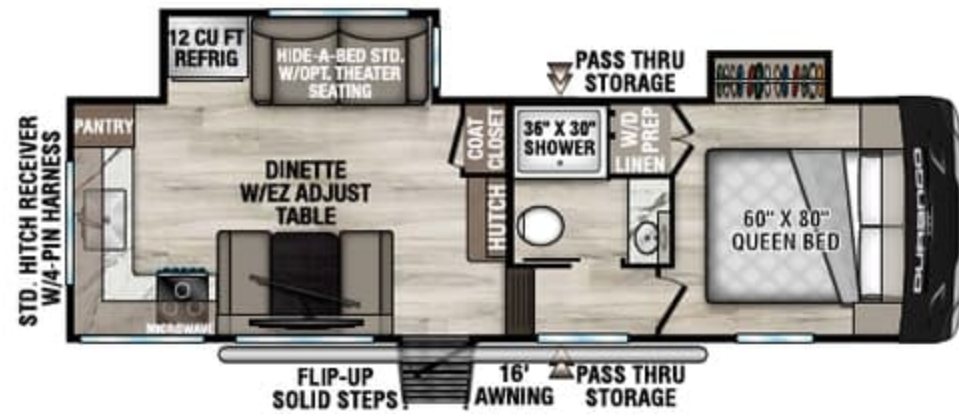

DURANGO

HT

LIGHTWEIGHT LUXURY FIFTH WHEELS

RECREATIONAL VEHICLES

D220RKD U/V - 7,800 | Exterior Length - 26' | Sleeps - 5

D232MLD

U/V - 8,350 | Exterior Length - 29' | Sleeps - 5

D240RKD

U/V - 8,940 | Exterior Length - 31' 8" | Sleeps - 5

D256RKT

U/V - 9,490 | Exterior Length - 33' 3" | Sleeps - 5

2026 DURANGO HT

D283RLT

UVW - 9,490 | Exterior Length - 32' 11" | Sleeps - 5

D286BHD

UVW - 9,400 | Exterior Length - 33' 7" | Sleeps - 10

D290RLT

UVW - 9,850 | Exterior Length - 34' 5" | Sleeps - 6

NEW

D296BHT

UVW - 10,040 | Exterior Length - 35' | Sleeps - 9

Durango HT

985 N 900 W SHIPSEWANA, IN 46565

E: KZ@KZ-RV.COM