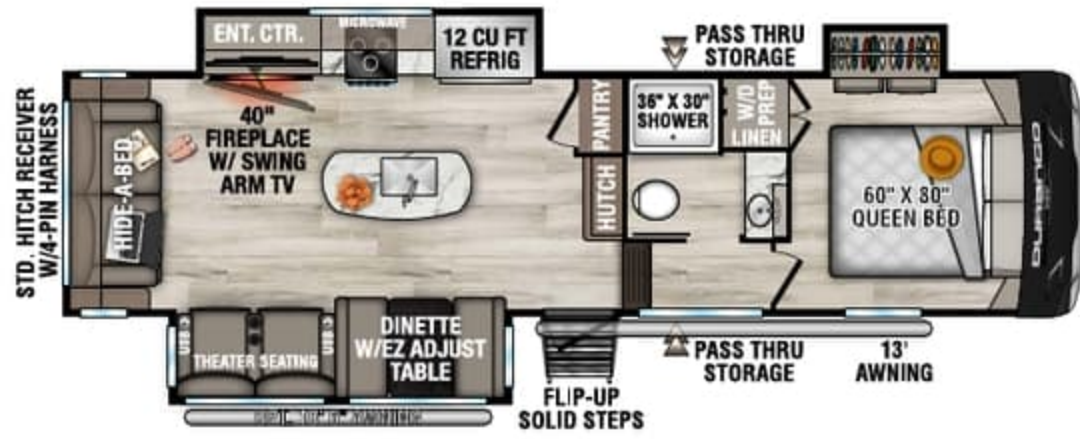

DURANGO

HT

LIGHTWEIGHT LUXURY FIFTH WHEELS

RECREATIONAL VEHICLES

D220RKD U/V - 7,800 | Exterior Length - 26' | Sleeps - 5

D232MLD

U/V - 8,350 | Exterior Length - 29' | Sleeps - 5

D240RKD

U/V - 8,940 | Exterior Length - 31' 8" | Sleeps - 5

D256RKT

U/V - 9,490 | Exterior Length - 33' 3" | Sleeps - 5

2026 DURANGO HT

D283RLT

UVW - 9,490 | Exterior Length - 32' 11" | Sleeps - 5

D286BHD

UVW - 9,400 | Exterior Length - 33' 7" | Sleeps - 10

D290RLT

UVW - 9,850 | Exterior Length - 34' 5" | Sleeps - 6

NEW

D296BHT

UVW - 10,040 | Exterior Length - 35' | Sleeps - 9

Durango HT

985 N 900 W SHIPSEWANA, IN 46565

E: KZ@KZ-RV.COM