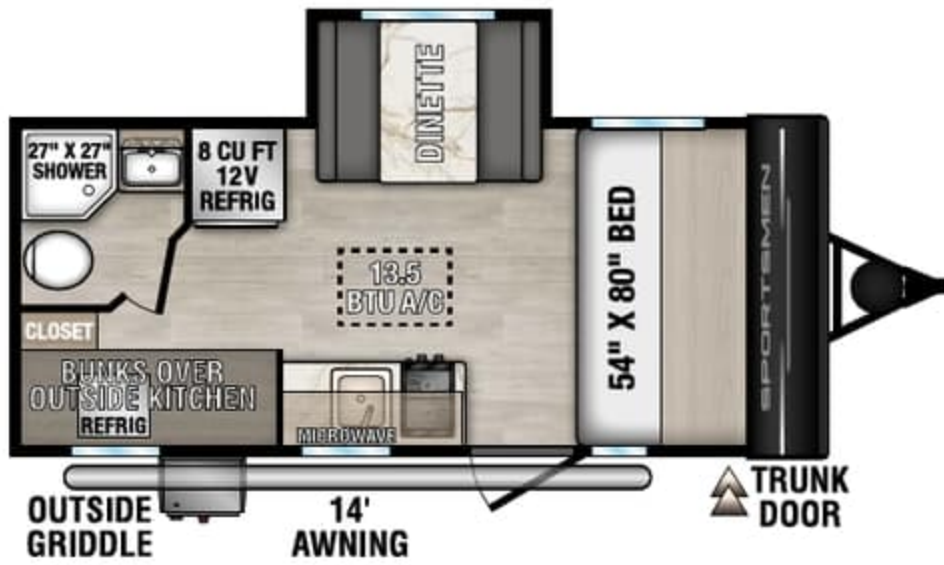

170MB UVW - 3,240 | Exterior Length - 21' 8" | Sleeps - 3

171BH UVW - 3,810 | Exterior Length - 22' 10" | Sleeps - 7

# 2026 SPORTSMEN CLASSIC

180BH UVW - 3,150 | Exterior Length - 21' 4" | Sleeps - 4

181BH UVW - 3,560 | Exterior Length - 21' 4" | Sleeps - 5

191BHK UVW - 3,740 | Exterior Length - 21' 10" | Sleeps - 5

**NEW**  
240BH UVW - 4,120 | Exterior Length - 27' 7" | Sleeps - 8