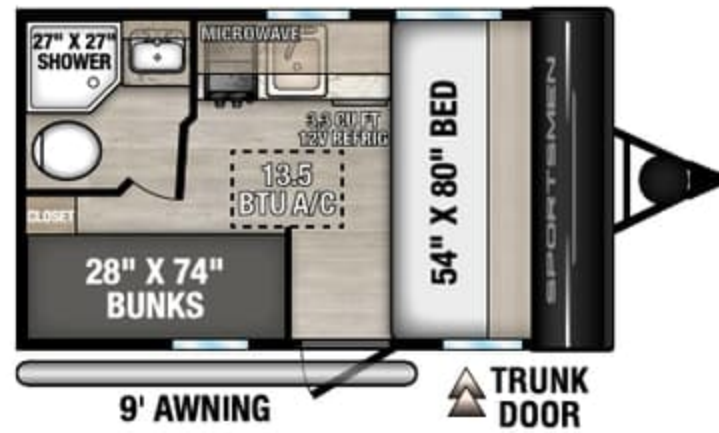

# SPORTSMEN

ULTRA LIGHTWEIGHT  
TRAVEL TRAILERS

CLASSIC

RECREATIONAL  
VEHICLES

130BH UVW - 2,640 | Exterior Length - 16' 9" | Sleeps - 4

130RD UVW - 2,690 | Exterior Length - 16' 9" | Sleeps - 3

160QB UVW - 3,160 | Exterior Length - 21' 8" | Sleeps - 3

170MB UVW - 3,240 | Exterior Length - 21' 8" | Sleeps - 3

171BH UVW - 3,810 | Exterior Length - 22' 10" | Sleeps - 7

# 2026 SPORTSMEN CLASSIC

180BH UVW - 3,150 | Exterior Length - 21' 4" | Sleeps - 4

181BH UVW - 3,560 | Exterior Length - 21' 4" | Sleeps - 5

191BHK UVW - 3,740 | Exterior Length - 21' 10" | Sleeps - 5

**NEW**  
240BH UVW - 4,120 | Exterior Length - 27' 7" | Sleeps - 8