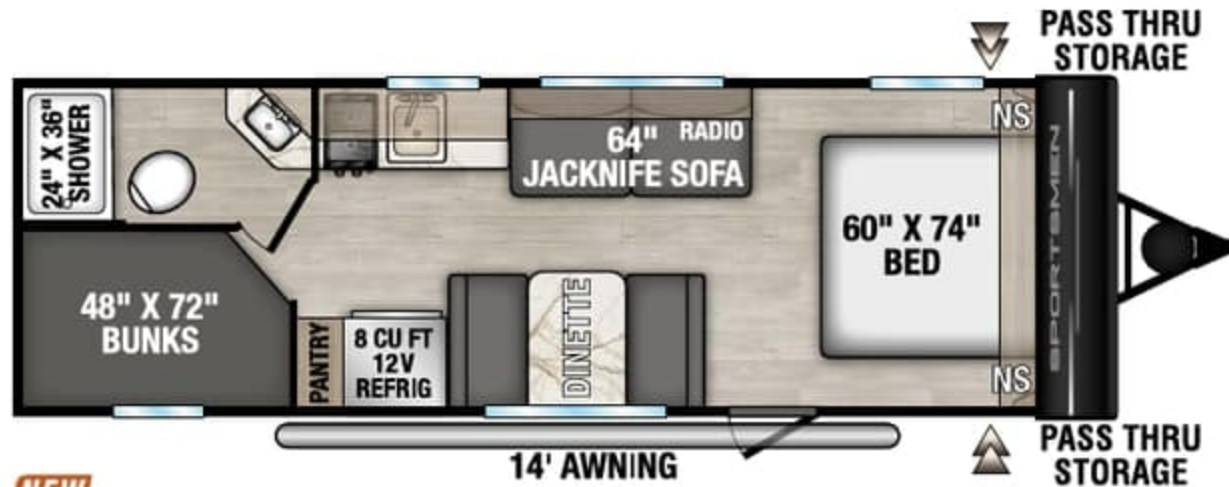

170MB UVW - 3,240 | Exterior Length - 21' 8" | Sleeps - 3

171BH UVW - 3,810 | Exterior Length - 22' 10" | Sleeps - 7

# 2026 SPORTSMEN CLASSIC

180BH UVW - 3,150 | Exterior Length - 21' 4" | Sleeps - 4

181BH UVW - 3,560 | Exterior Length - 21' 4" | Sleeps - 5

191BHK UVW - 3,740 | Exterior Length - 21' 10" | Sleeps - 5

**NEW**  
240BH UVW - 4,120 | Exterior Length - 27' 7" | Sleeps - 8