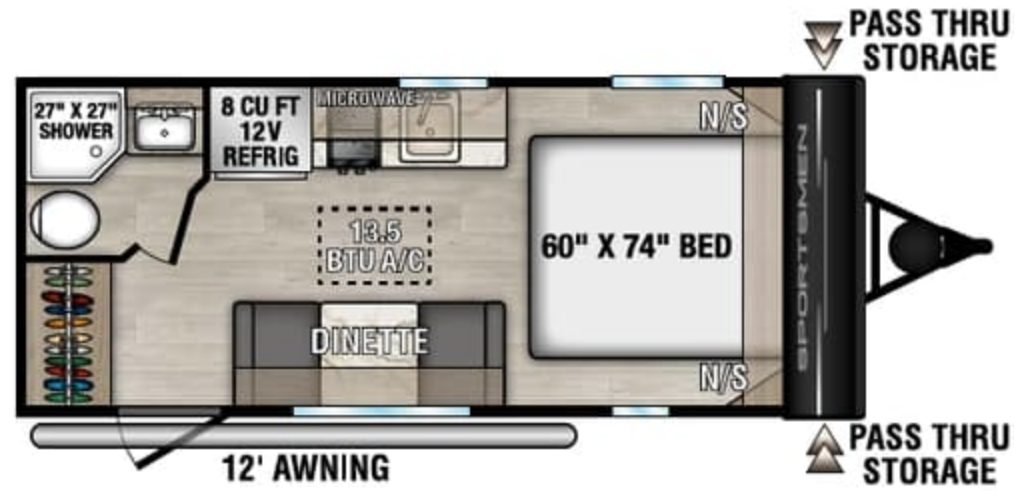

# SPORTSMEN

ULTRA LIGHTWEIGHT  
TRAVEL TRAILERS

CLASSIC

RECREATIONAL  
VEHICLES

130BH UVW - 2,640 | Exterior Length - 16' 9" | Sleeps - 4

130RD UVW - 2,690 | Exterior Length - 16' 9" | Sleeps - 3

160QB UVW - 3,160 | Exterior Length - 21' 8" | Sleeps - 3

170MB UVW - 3,240 | Exterior Length - 21' 8" | Sleeps - 3

171BH UVW - 3,810 | Exterior Length - 22' 10" | Sleeps - 7

# 2026 SPORTSMEN CLASSIC

180BH UVW - 3,150 | Exterior Length - 21' 4" | Sleeps - 4

181BH UVW - 3,560 | Exterior Length - 21' 4" | Sleeps - 5

191BHK UVW - 3,740 | Exterior Length - 21' 10" | Sleeps - 5

**NEW**  
240BH UVW - 4,120 | Exterior Length - 27' 7" | Sleeps - 8