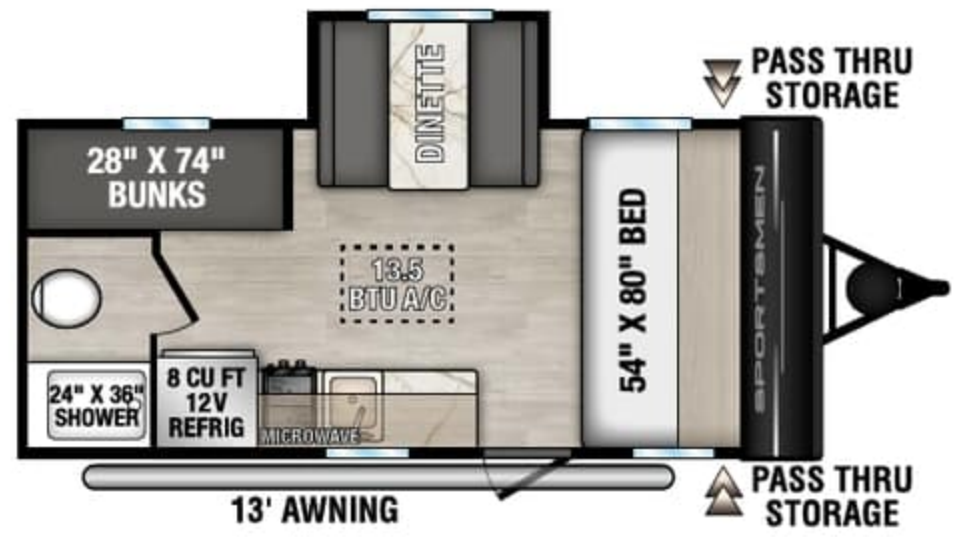

# SPORTSMEN

ULTRA LIGHTWEIGHT  
TRAVEL TRAILERS

CLASSIC

RECREATIONAL  
VEHICLES

130BH UVW - 2,640 | Exterior Length - 16' 9" | Sleeps - 4

130RD UVW - 2,690 | Exterior Length - 16' 9" | Sleeps - 3

160QB UVW - 3,160 | Exterior Length - 21' 8" | Sleeps - 3

170MB UVW - 3,240 | Exterior Length - 21' 8" | Sleeps - 3

171BH UVW - 3,810 | Exterior Length - 22' 10" | Sleeps - 7

# 2026 SPORTSMEN CLASSIC

180BH UVW - 3,150 | Exterior Length - 21' 4" | Sleeps - 4

181BH UVW - 3,560 | Exterior Length - 21' 4" | Sleeps - 5

191BHK UVW - 3,740 | Exterior Length - 21' 10" | Sleeps - 5

**NEW**  
240BH UVW - 4,120 | Exterior Length - 27' 7" | Sleeps - 8