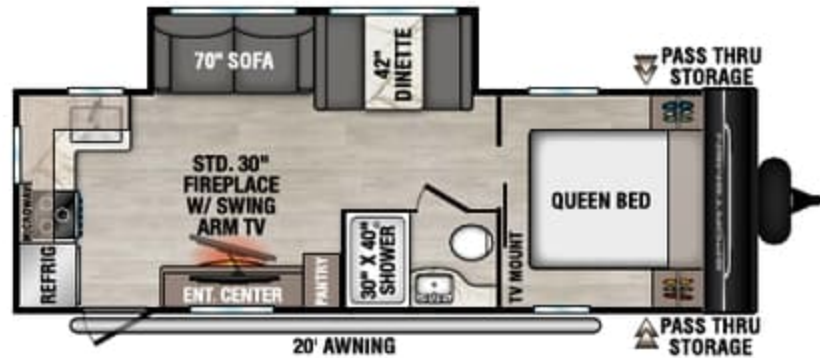

SPORTSMEN

VALUE-PACKED TRAVEL TRAILERS

SE

RECREATIONAL VEHICLES

241RKSE UVW - 5,690 | Exterior Length - 28' 2" | Sleeps - 5

261BHKSE UVW - 6,300 | Exterior Length - 31' 7" | Sleeps - 9

NEW
291BHKSE UVW - 6,460 | Exterior Length - 31' 11" | Sleeps - 9

292RBKSE UVW - 6,940 | Exterior Length - 32' 11" | Sleeps - 5

301BHKSE UVW - 6,410 | Exterior Length - 32' 10" | Sleeps - 10

301DBSE UVW - 6,350 | Exterior Length - 32' 10" | Sleeps - 8

332BHKSE UVW - 7,710 | Exterior Length - 37' 3" | Sleeps - 10

2026 SPORTSMEN SE

333BHKSE UVW - 8,430 | Exterior Length - 37' 7" | Sleeps - 8

NEW
344BHKSE UVW - 9,030 | Exterior Length - 39' 4" | Sleeps - 8

NEW
383DBKSE UVW - 9,400 | Exterior Length - 42' 11" | Sleeps - 6