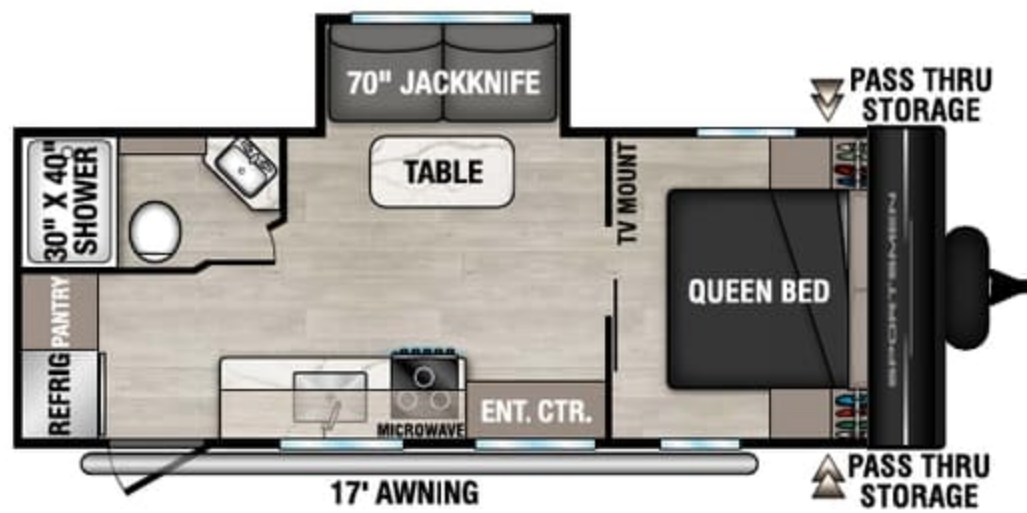

SPORTSMEN

VALUE-PACKED TRAVEL TRAILERS

SELECT

RECREATIONAL VEHICLES

NEW
210RD SL UYW - 4,470 | Exterior Length - 24' 11" | Sleeps - TBD

221RK SL UYW - 4,870 | Exterior Length - 25' 8" | Sleeps - 4

NEW
231MK SL UYW - TBD | Exterior Length - 28' 5" | Sleeps - TBD

2026 SPORTSMEN SELECT

NEW
241BHSL UVW - TBD | Exterior Length - 28' 8" | Sleeps - TBD

260BHSL UVW - 4,920 | Exterior Length - 28' 7" | Sleeps - 7

261BHSL UVW - 6,040 | Exterior Length - 31' 7" | Sleeps - 9