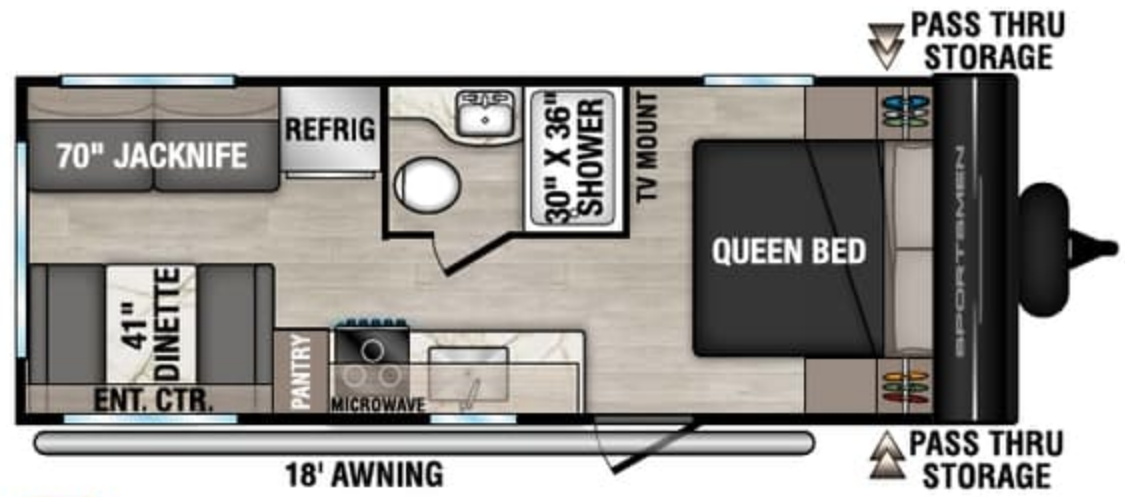

SPORTSMEN

VALUE-PACKED TRAVEL TRAILERS

SELECT

RECREATIONAL VEHICLES

NEW
210RD SL UYW - 4,470 | Exterior Length - 24' 11" | Sleeps - TBD

221RK SL UYW - 4,870 | Exterior Length - 25' 8" | Sleeps - 4

NEW
231MK SL UYW - TBD | Exterior Length - 28' 5" | Sleeps - TBD

2026 SPORTSMEN SELECT

NEW
241BHSL UVW - TBD | Exterior Length - 28' 8" | Sleeps - TBD

260BHSL UVW - 4,920 | Exterior Length - 28' 7" | Sleeps - 7

261BHSL UVW - 6,040 | Exterior Length - 31' 7" | Sleeps - 9