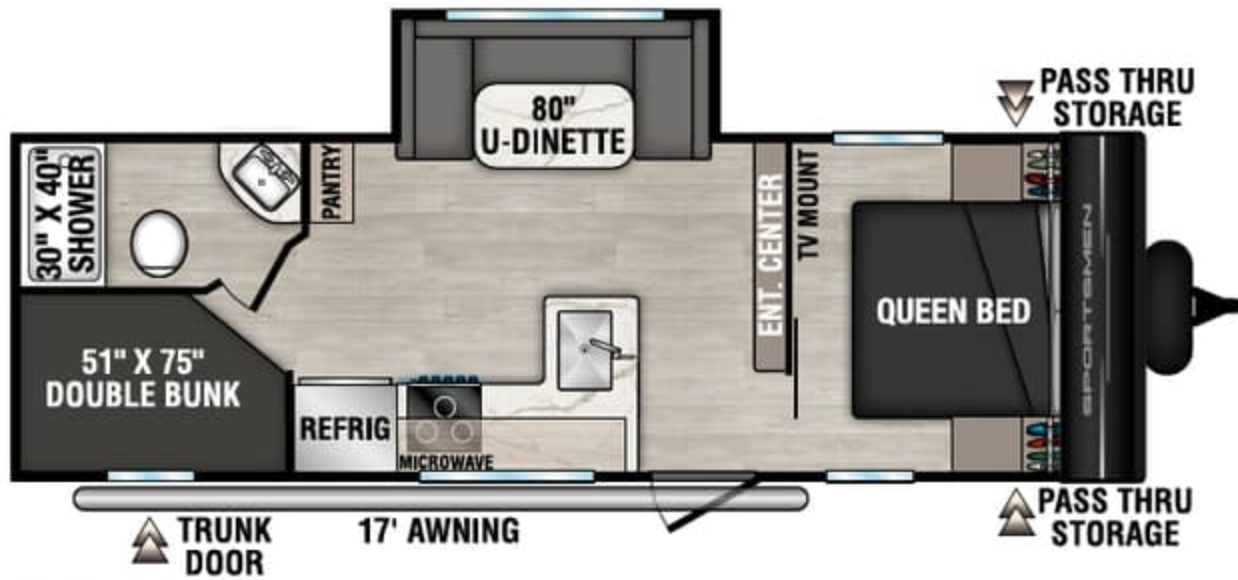

SPORTSMEN

VALUE-PACKED TRAVEL TRAILERS

SELECT

RECREATIONAL VEHICLES

NEW
210RD SL UYW - 4,470 | Exterior Length - 24' 11" | Sleeps - TBD

221RK SL UYW - 4,870 | Exterior Length - 25' 8" | Sleeps - 4

NEW
231MK SL UYW - TBD | Exterior Length - 28' 5" | Sleeps - TBD

2026 SPORTSMEN SELECT

NEW
241BHSL UVW - TBD | Exterior Length - 28' 8" | Sleeps - TBD

260BHSL UVW - 4,920 | Exterior Length - 28' 7" | Sleeps - 7

261BHSL UVW - 6,040 | Exterior Length - 31' 7" | Sleeps - 9