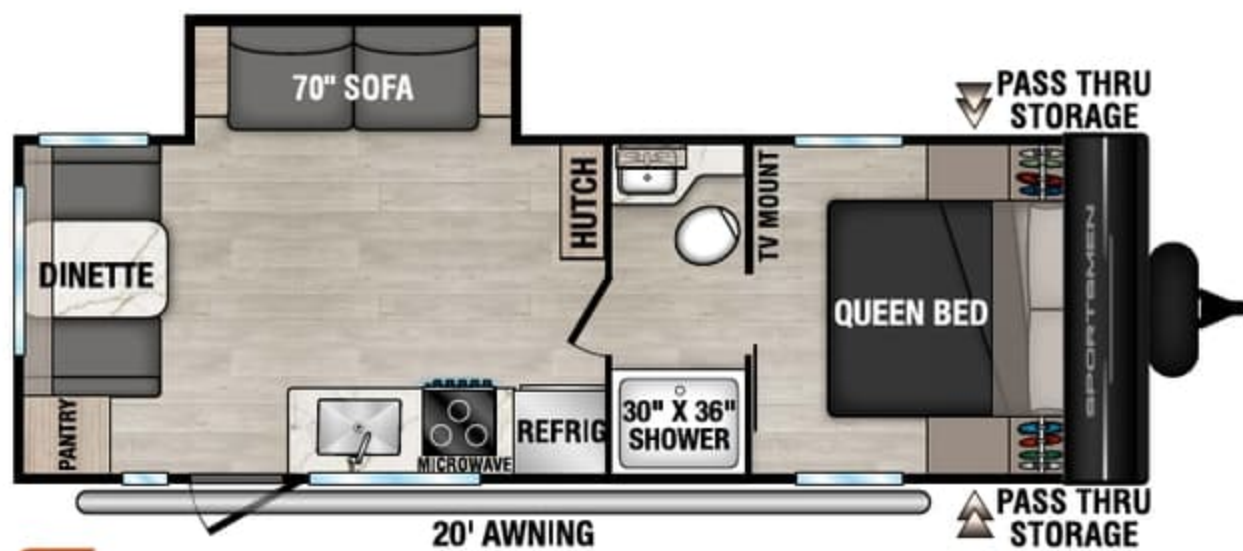

SPORTSMEN

VALUE-PACKED TRAVEL TRAILERS

SELECT

RECREATIONAL VEHICLES

NEW
210RD SL UYW - 4,470 | Exterior Length - 24' 11" | Sleeps - TBD

221RK SL UYW - 4,870 | Exterior Length - 25' 8" | Sleeps - 4

NEW
231MK SL UYW - TBD | Exterior Length - 28' 5" | Sleeps - TBD

2026 SPORTSMEN SELECT

NEW
241BHSL UVW - TBD | Exterior Length - 28' 8" | Sleeps - TBD

260BHSL UVW - 4,920 | Exterior Length - 28' 7" | Sleeps - 7

261BHSL UVW - 6,040 | Exterior Length - 31' 7" | Sleeps - 9