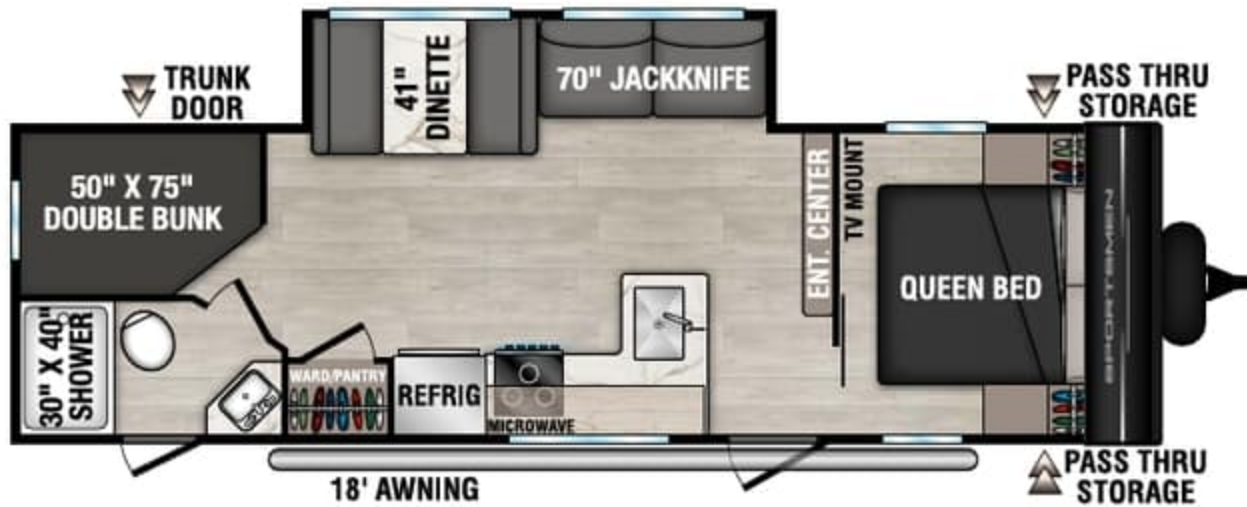

SPORTSMEN

VALUE-PACKED TRAVEL TRAILERS

SELECT

RECREATIONAL VEHICLES

NEW
210RD SL UYW - 4,470 | Exterior Length - 24' 11" | Sleeps - TBD

221RK SL UYW - 4,870 | Exterior Length - 25' 8" | Sleeps - 4

NEW
231MK SL UYW - TBD | Exterior Length - 28' 5" | Sleeps - TBD

2026 SPORTSMEN SELECT

NEW
241BHSL UVW - TBD | Exterior Length - 28' 8" | Sleeps - TBD

260BHSL UVW - 4,920 | Exterior Length - 28' 7" | Sleeps - 7

261BHSL UVW - 6,040 | Exterior Length - 31' 7" | Sleeps - 9