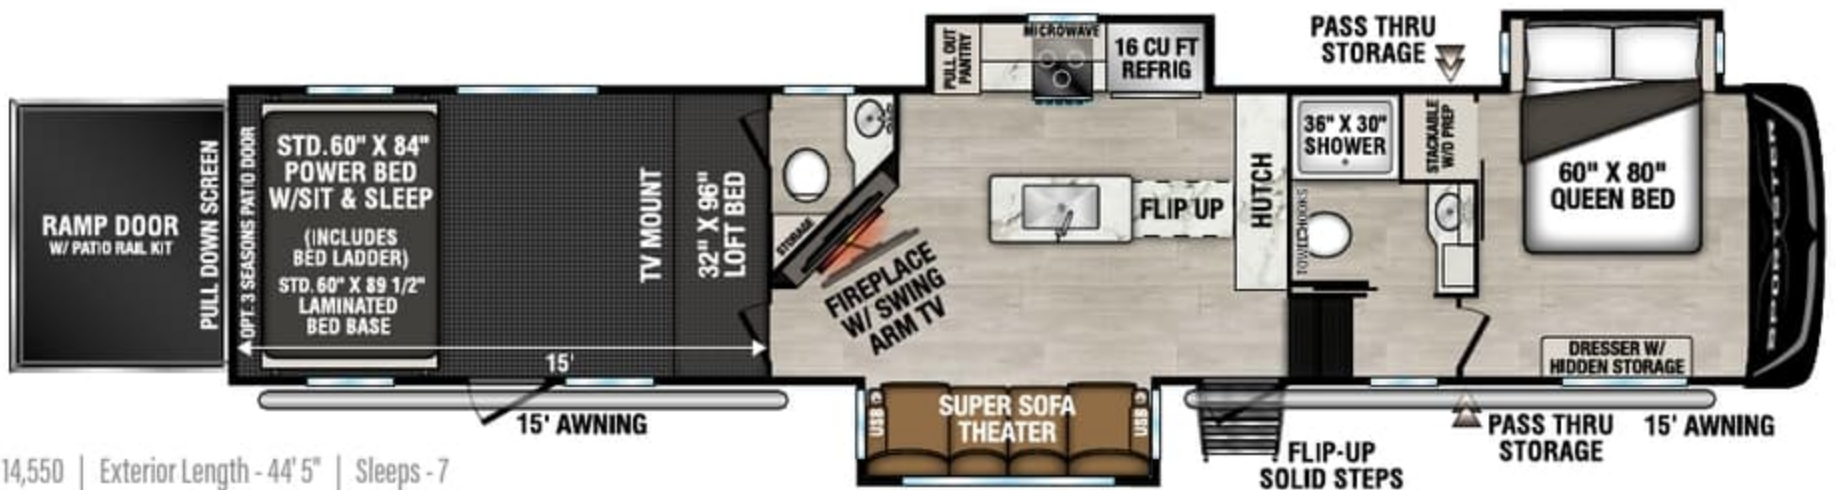

33X UVW - 10,120 | Exterior Length - 38' 9" | Sleeps - 6

SPORTSTER X TT

2026 SPORTSTER X FIFTH WHEEL TOY HAULERS

NEW

3018X UVW - TBD | Exterior Length - TBD | Sleeps - TBD

3411X UVW - 13,560 | Exterior Length - 39' 11" | Sleeps - 7

3914X UVW - 14,620 | Exterior Length - 44' 5" | Sleeps - 9

3915X UVW - 14,550 | Exterior Length - 44' 5" | Sleeps - 7

SPORTSTER X FW

KZ RECREATIONAL VEHICLES

985 N 900 W SHIPSEWANA, IN 46565

E: KZ@KZ-RV.COM