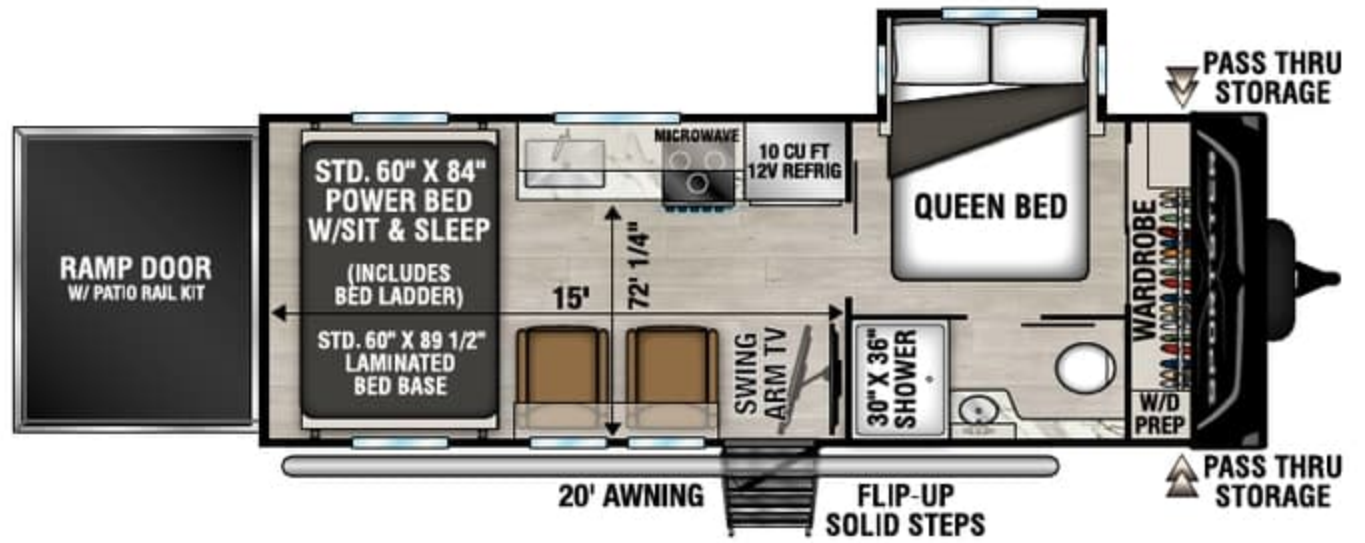

SPORTSTER X

TRAVEL TRAILER & FIFTH WHEEL TOY HAULERS

2026 SPORTSTER X TRAVEL TRAILER TOY HAULERS

22X UVW - 8,050 | Exterior Length - 28' 5" | Sleeps - 6

26X UVW - TBD | Exterior Length - 32' 1" | Sleeps - TBD

33X UVW - 10,120 | Exterior Length - 38' 9" | Sleeps - 6

SPORTSTER X TT

2026 SPORTSTER X FIFTH WHEEL TOY HAULERS

NEW

3018X UVW - TBD | Exterior Length - TBD | Sleeps - TBD

3411X UVW - 13,560 | Exterior Length - 39' 11" | Sleeps - 7

3914X UVW - 14,620 | Exterior Length - 44' 5" | Sleeps - 9

3915X UVW - 14,550 | Exterior Length - 44' 5" | Sleeps - 7

SPORTSTER X FW

KZ RECREATIONAL VEHICLES

985 N 900 W SHIPSEWANA, IN 46565

E: KZ@KZ-RV.COM